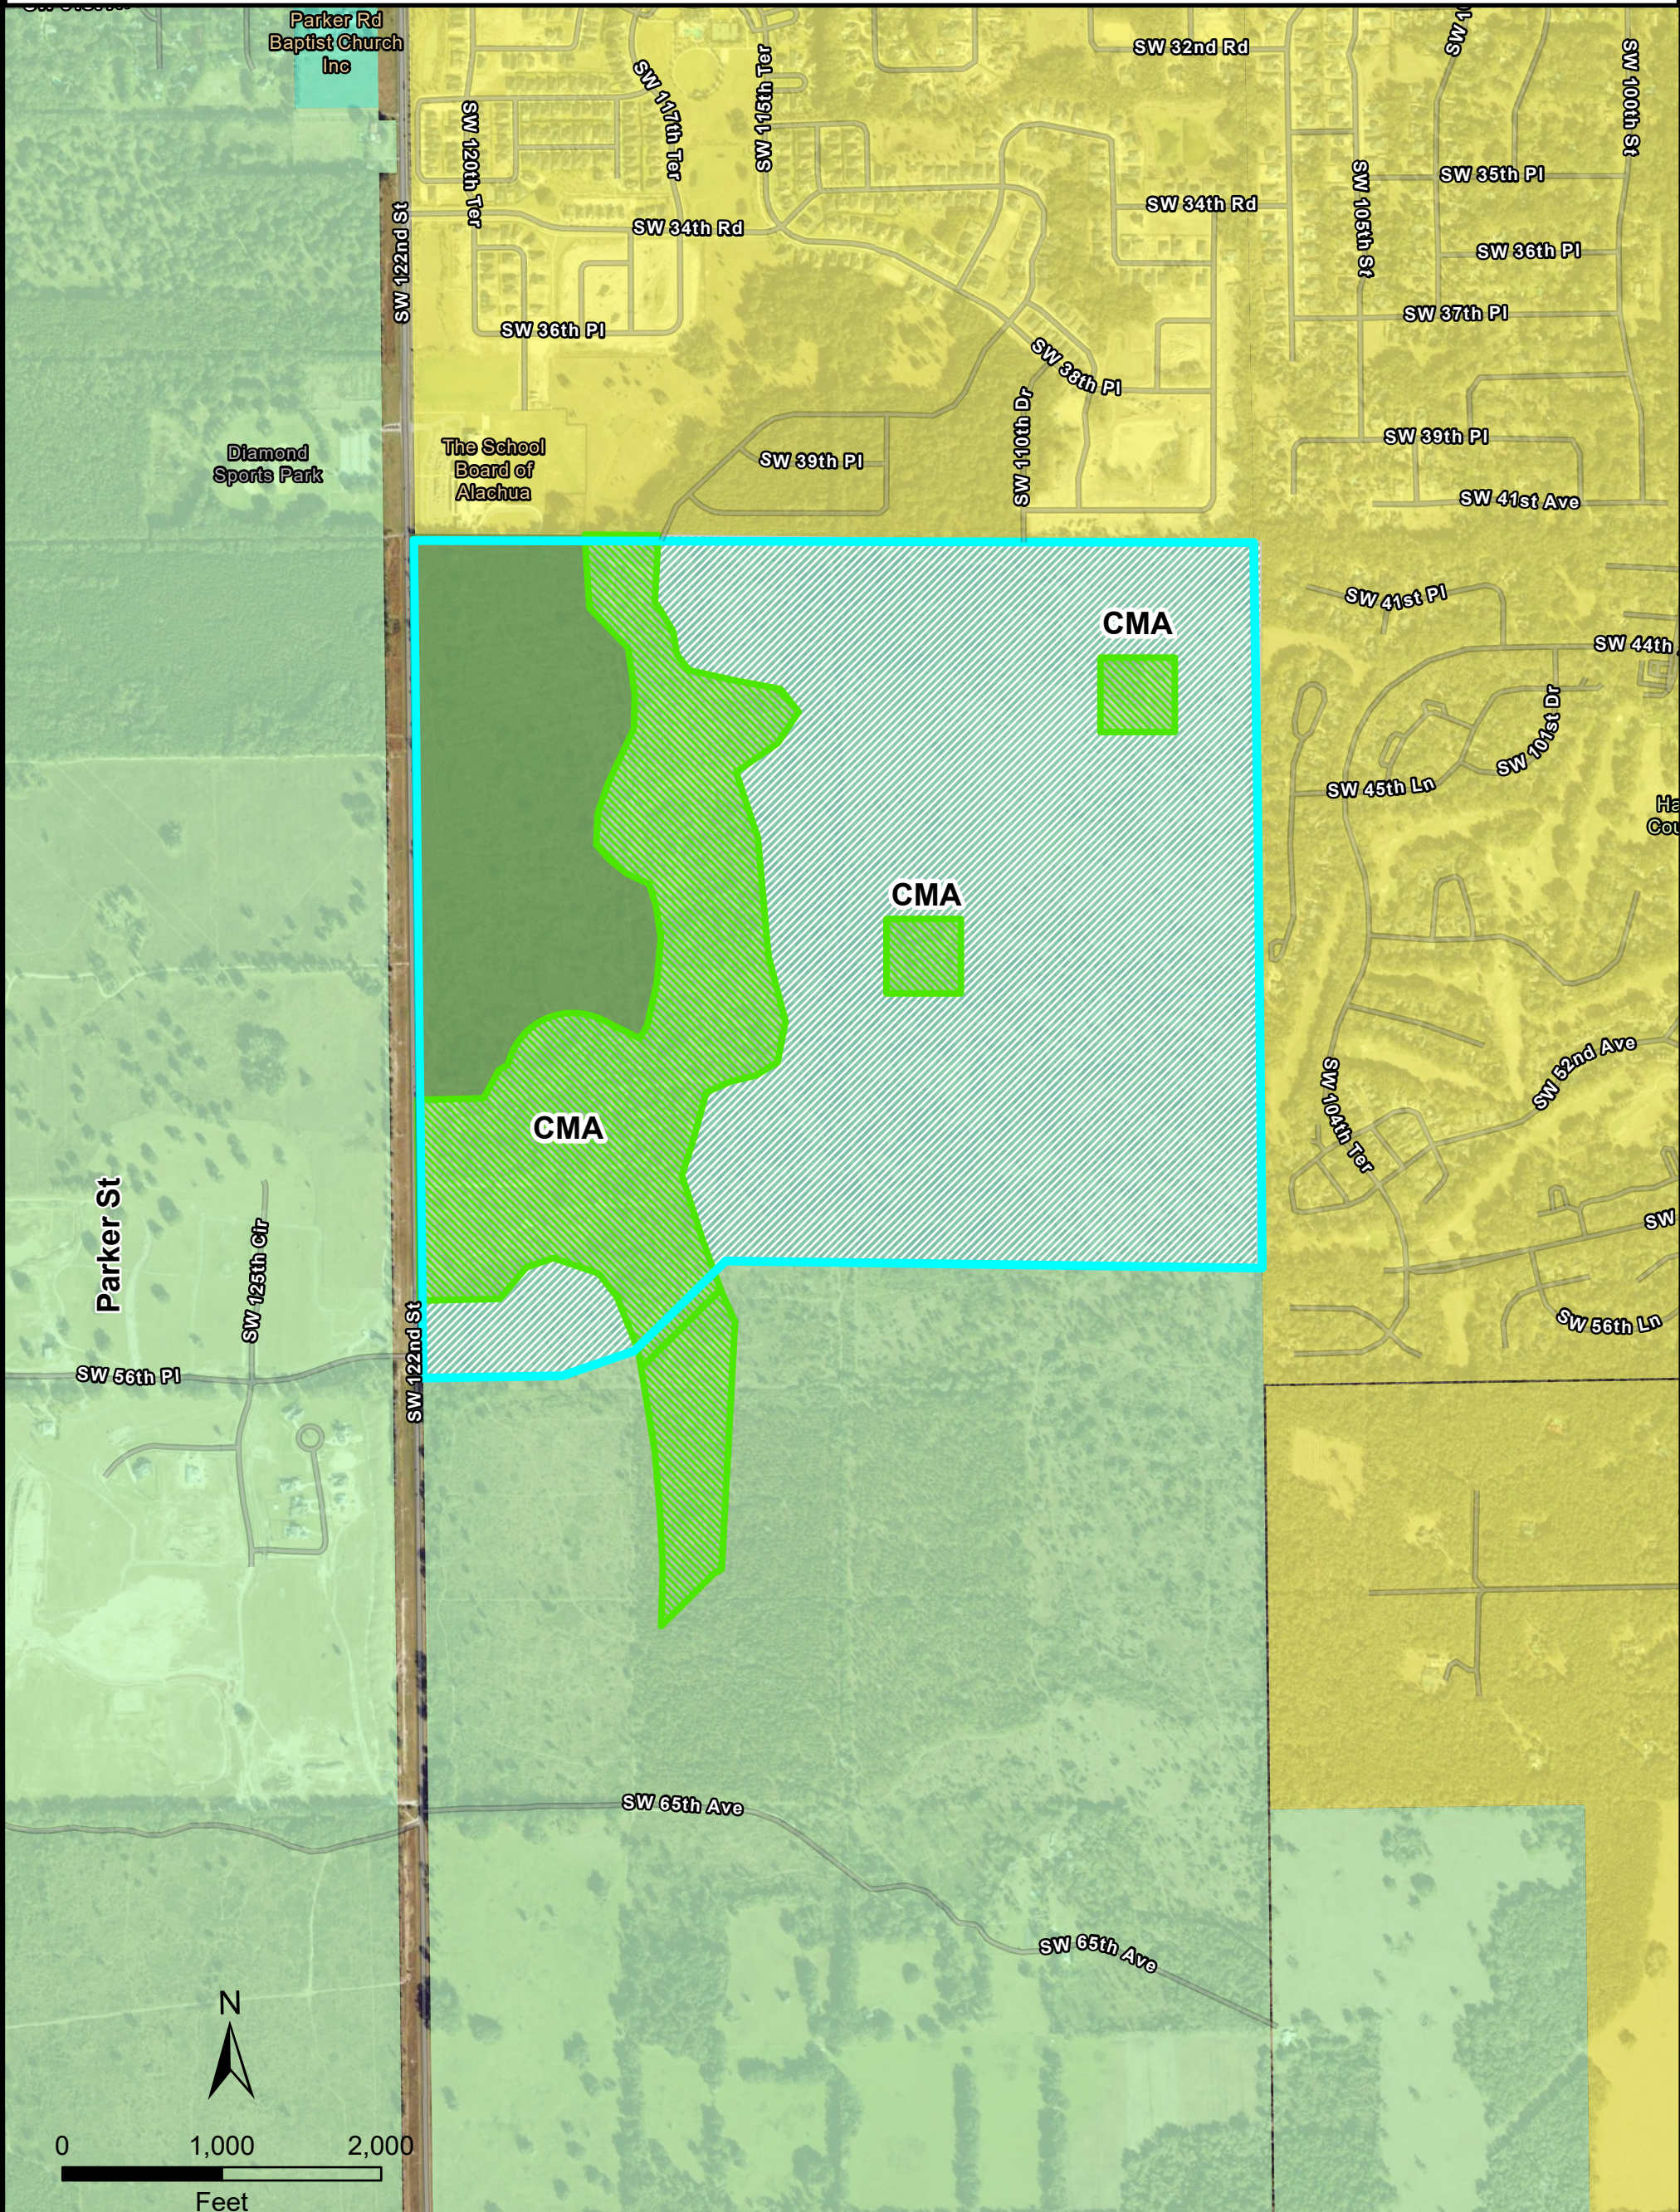

Map F17c

Prepared By:

Source: ETM, Alachua County

ENGLAND-THIMS & MILLER
14775 Old St. Augustine Road, Jacksonville, Florida 32258
904.642.8990 | www.etmgeo.com | www.etmnc.com

Notes:

Active Use (intended for Community Access facilities/programs, cottages, practice facility, offices)

Golf/Recreation (intended for golf course(s), practice facilities/greens, ancillary structures like maintenance buildings other recreation uses)

CMA (Conservation Management Area)

Legend

- Proposed UF Institutional Property
- Conservation Management Area (CMA)
- Development Open Space
- Active Use

1. Future Land Use
2. Institutional
   - Low Density Residential
   - Rural/Agriculture