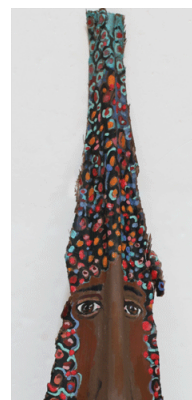

Exhibit A: Color Photographs and Dimensions of the Artwork: Application to Display Artwork at 12 SE 1 St, Gainesville, FL- January 2026

Artist's ID Numbers: 132

Title-Dimensions
Maya
24 x 10 x 7"

Photographs

closeup

294

Blue Owl
39 x 13 x 5"

299

Marla
44 x 10 x 9"

closeup

308

Garcia
45 x 9 x 8"

602

Bro
40 x 11 x 10"

606

Oiseau Bleue
35 x 11 x 8"

622

G Bird
37 x 19 x 5"

635

Suddenly
43 x 12 x 7"