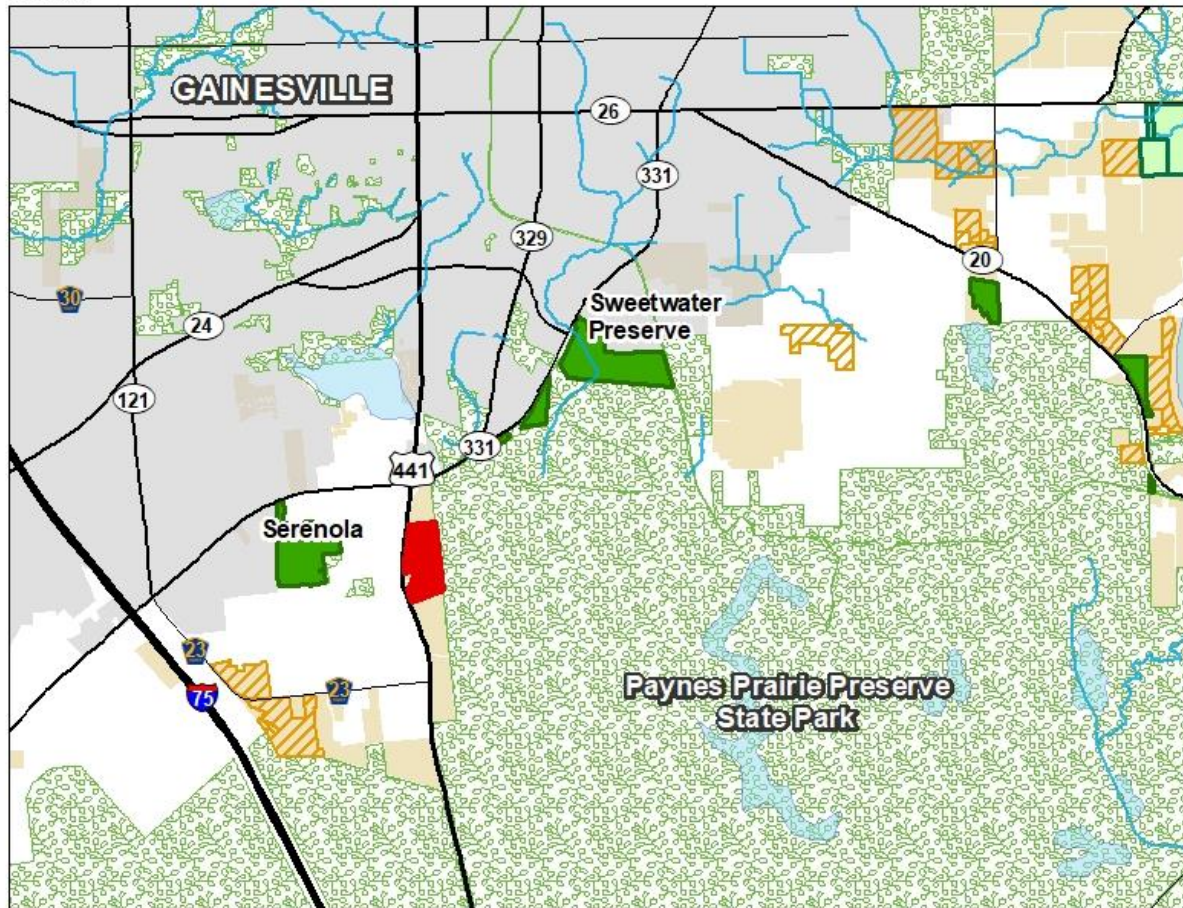

Paynes Prairie Additions - The Emerson Preserve LLC Location Map

Legend

- Emmerson Preserve (73 acres)
- ACF Preserve
- Conservation Easement
- Partner Conservation Lands
- Alachua County Creeks
- Lakes
- Active Acquisition List
- Municipal Boundaries
- ACF Project Areas

0 1 2 Miles

DISCLAIMER: This map and the spatial data it contains are made available as a public service, to be used for reference purposes only. The Alachua County Environmental Protection Department provides this information AS IS without warranty of any kind. The quality of the data is dependent on the various sources from which each data layer is obtained.

Paynes Prairie Additions - The Emerson Preserve LLC Parcel Map

Legend

-  Emerson Preserve (72.5 acres)
-  Partner Conservation Lands
- Roadway Classification**
-  Federal/State
-  Private, Unincorporated
-  Public, County Maintained