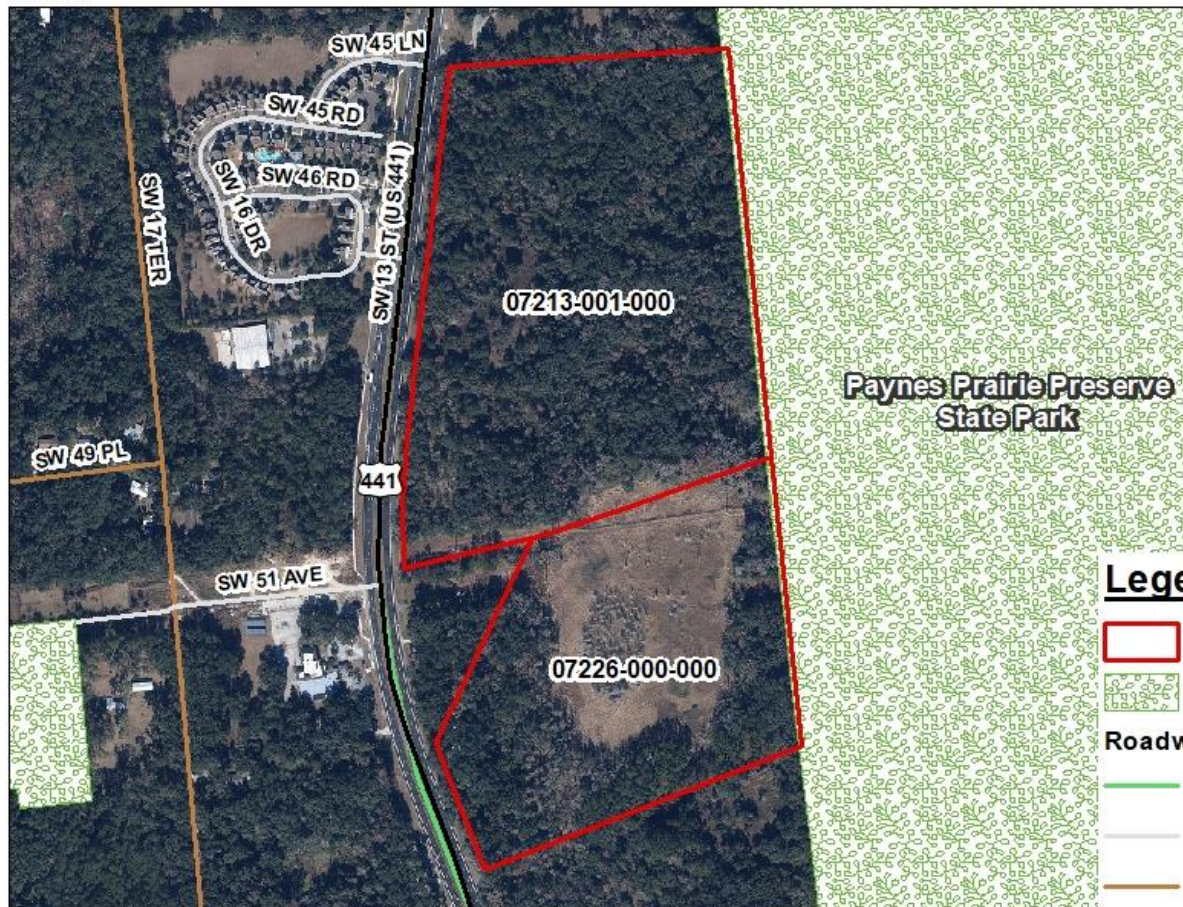

Paynes Prairie Additions - The Emerson Preserve LLC Location Map

Legend

- Emmerson Preserve (73 acres)
- ACF Preserve
- Conservation Easement
- Partner Conservation Lands
- Alachua County Creeks
- Lakes
- Active Acquisition List
- Municipal Boundaries
- ACF Project Areas

0 1 2 Miles

DISCLAIMER: This map and the spatial data it contains are made available as a public service, to be used for reference purposes only. The Alachua County Environmental Protection Department provides this information AS IS without warranty of any kind. The quality of the data is dependent on the various sources from which each data layer is obtained.

Paynes Prairie Additions - The Emerson Preserve LLC Parcel Map

Legend

-  Emerson Preserve (72.5 acres)
-  Partner Conservation Lands
- Roadway Classification**
-  Federal/State
-  Private, Unincorporated
-  Public, County Maintained