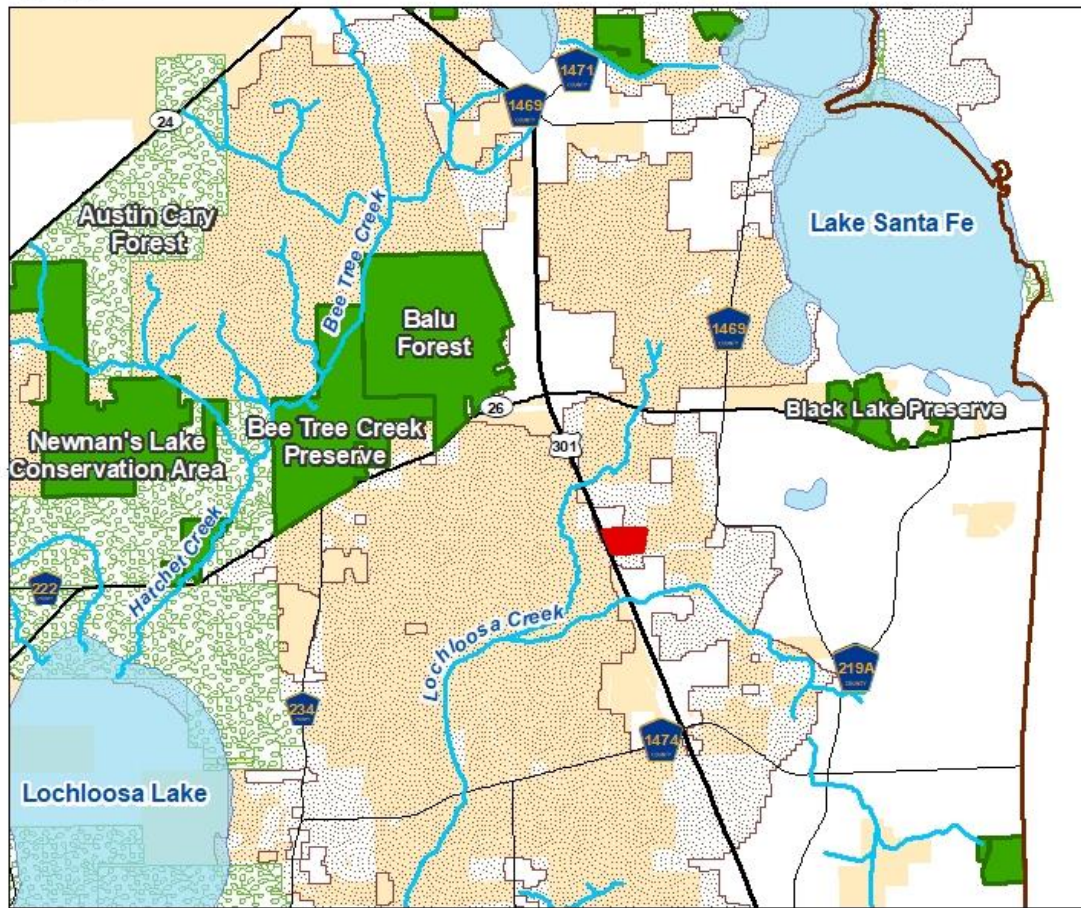

Lochloosa Creek Flatwoods* Frog Song Organics, Bitter & Van Scoik Location Map

Legend

- Frog Song Parcels (65.9 ac)
- ACF Preserve
- Partner Conservation Lands
- Alachua County Creeks
- Lakes
- Florida Wildlife Corridor
- County Boundary
- ACF Project Areas

* Property is adjacent to parcels within the project area boundary

DISCLAIMER: This map and the spatial data it contains are made available as a public service, to be used for reference purposes only. The Alachua County Environmental Protection Department provides this information AS IS without warranty of any kind. The quality of the data is dependent on the various sources from which each data layer is obtained.

Lochloosa Creek Flatwoods* Frog Song Organics, Bitter, & Van Scoik, Parcel Map

Legend

- Frog Song Parcels (65.9 ac)
- Alachua County Creeks

* Property is adjacent to parcels within the project area boundary