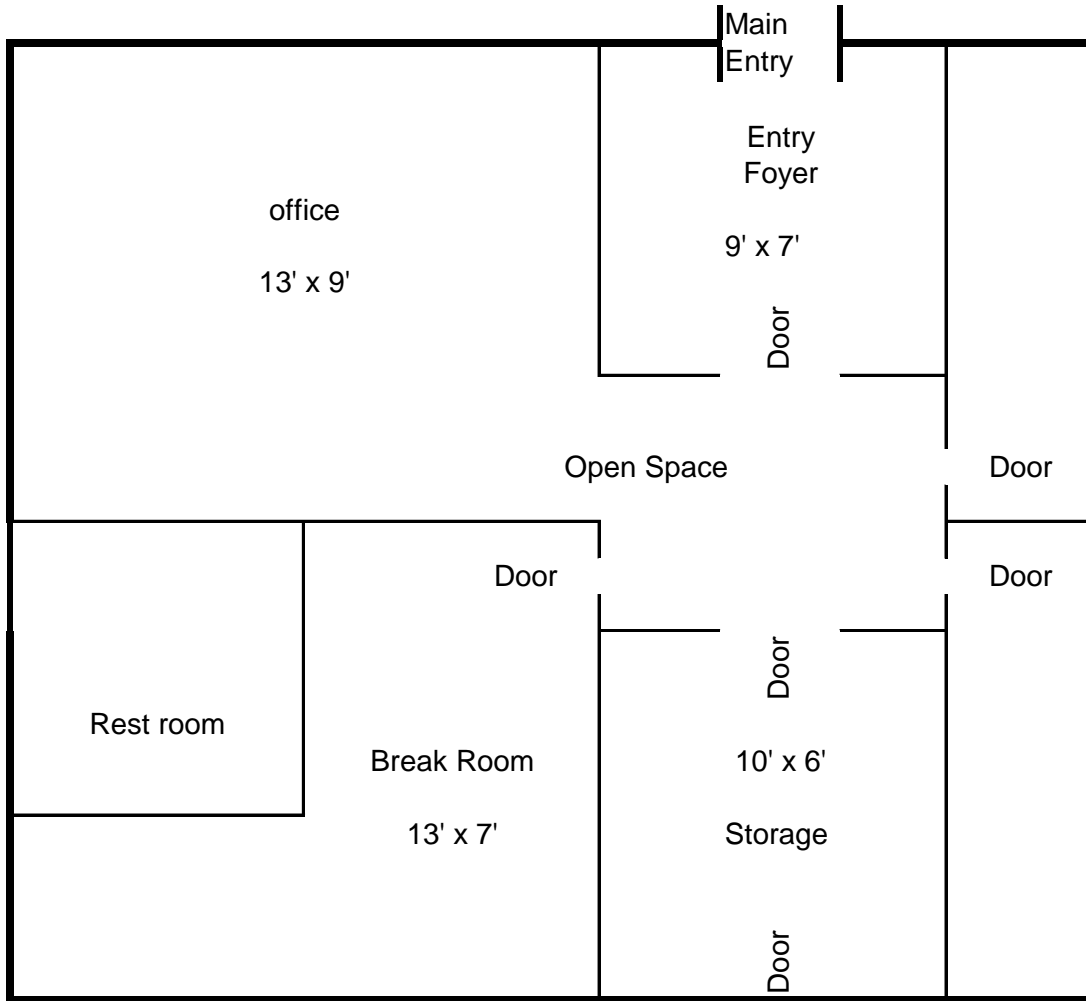

Address - 25439 West Newberry Road, Newberry FL 32669

Address- 25445 W Newberry Road, Newberry FL

---

office

13' x 11'

---

office

13' x 11'