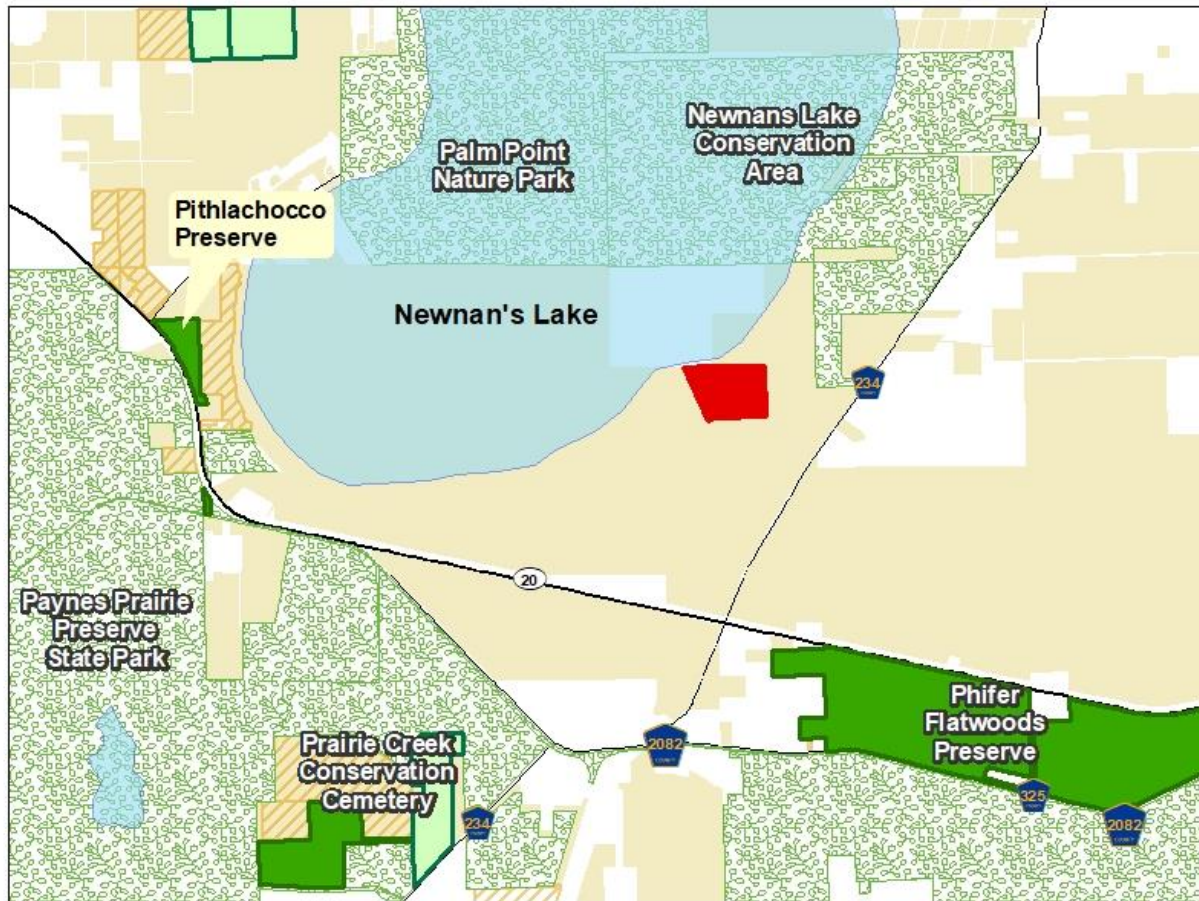

East Newnan's Lake - Putz Location Map

Legend

- Putz Parcels (54.94 ac)
- ACF Preserve
- Conservation Easement
- Partner Conservation Lands
- ACF Active Acquisition List
- ACF Project Areas
- Lakes

0 0.5 1 2 Miles

East Newnan's Lake - Putz Parcel Map

Legend

- Putz Parcels (54.94 ac)
- Alachua County Creeks

DISCLAIMER: This map and the spatial data it contains are made available as a public service, to be used for reference purposes only. The Alachua County Environmental Protection Department provides this information AS IS without warranty of any kind. The quality of the data is dependent on the various sources from which each data layer is obtained.