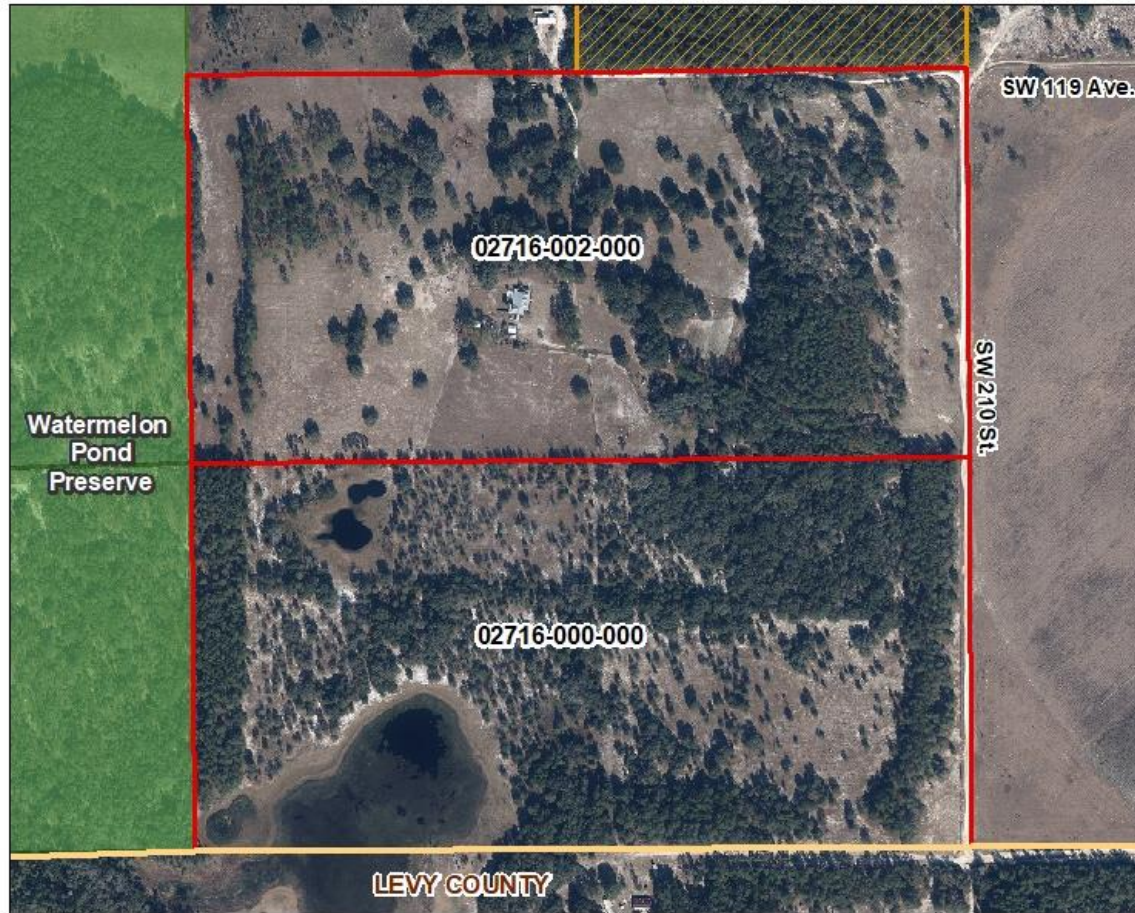

Watermelon Pond - DeCubellis Location Map

Legend

- DeCubellis Parcels (160 ac)
- ACF Preserve
- Conservation Easement
- Partner Conservation Lands
- Lakes
- ACF Active Acquisition List
- ACF Project Areas
- Municipal Boundaries
- CountyBoundary

Watermelon Pond - DeCubellis Parcel Map

Legend

- DeCubellis Parcels (160 ac.)
- ACF Preserve
- Biro Parcels (95.88 ac.)
- CountyBoundary

DISCLAIMER: This map and the spatial data it contains are made available as a public service, to be used for reference purposes only. The Alachua County Environmental Protection Department provides this information AS IS without warranty of any kind. The quality of the data is dependent on the various sources from which each data layer is obtained.