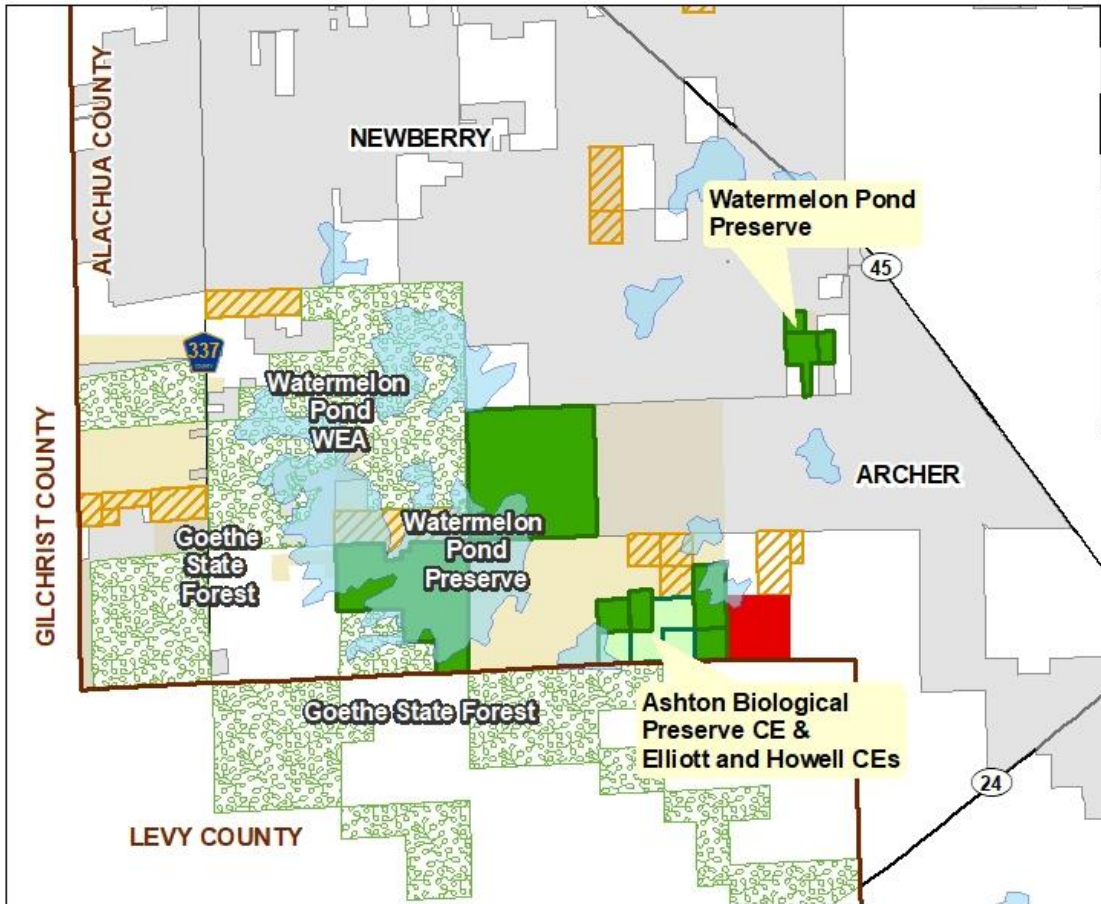

Watermelon Pond - DeCubellis Location Map

Legend

- DeCubellis Parcels (160 ac)
- ACF Preserve
- Conservation Easement
- Partner Conservation Lands
- Lakes
- ACF Active Acquisition List
- ACF Project Areas
- Municipal Boundaries
- CountyBoundary

DISCLAIMER: This map and the spatial data it contains are made available as a public service, to be used for reference purposes only. The Alachua County Environmental Protection Department provides this information AS IS without warranty of any kind. The quality of the data is dependent on the various sources from which each data layer is obtained.

Watermelon Pond - DeCubellis Parcel Map

Legend

- DeCubellis Parcels (160 ac.)
- ACF Preserve
- Biro Parcels (95.88 ac.)
- CountyBoundary

DISCLAIMER: This map and the spatial data it contains are made available as a public service, to be used for reference purposes only. The Alachua County Environmental Protection Department provides this information AS IS without warranty of any kind. The quality of the data is dependent on the various sources from which each data layer is obtained.