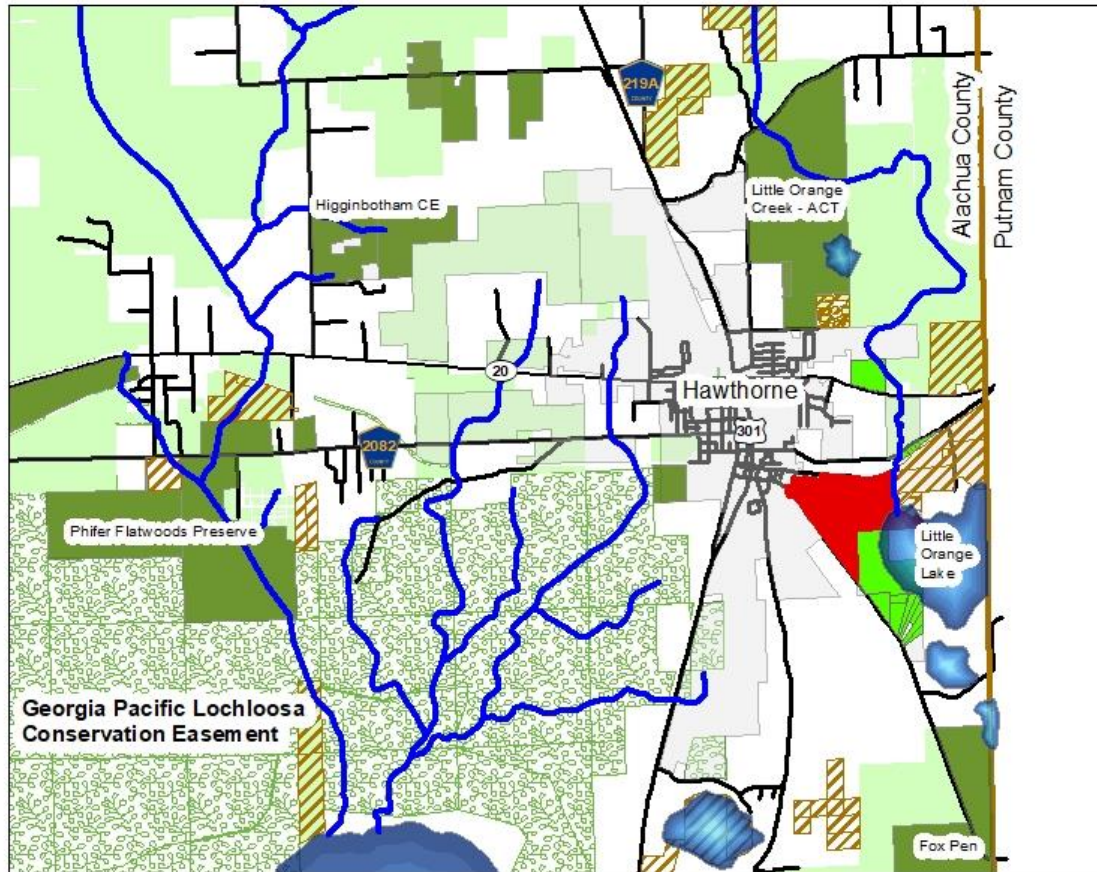

Lochloosa Creek Flatwoods - Lakes of Hawthorne LLC Location Map

Legend

1. Lakes_of_Hawthorne_LLC
   - ACF Preserve
   - Conservation Lands
   - ACF Project Areas
   - Alachua County Creeks
   - Lakes
   - County Boundary
2. **Status**
3. ELIGIBILITY POOL
   - ACTIVE ACQUISITION
4. **Municipality Name**
5. HAWTHORNE

0 0.5 1 2 3 4 Miles