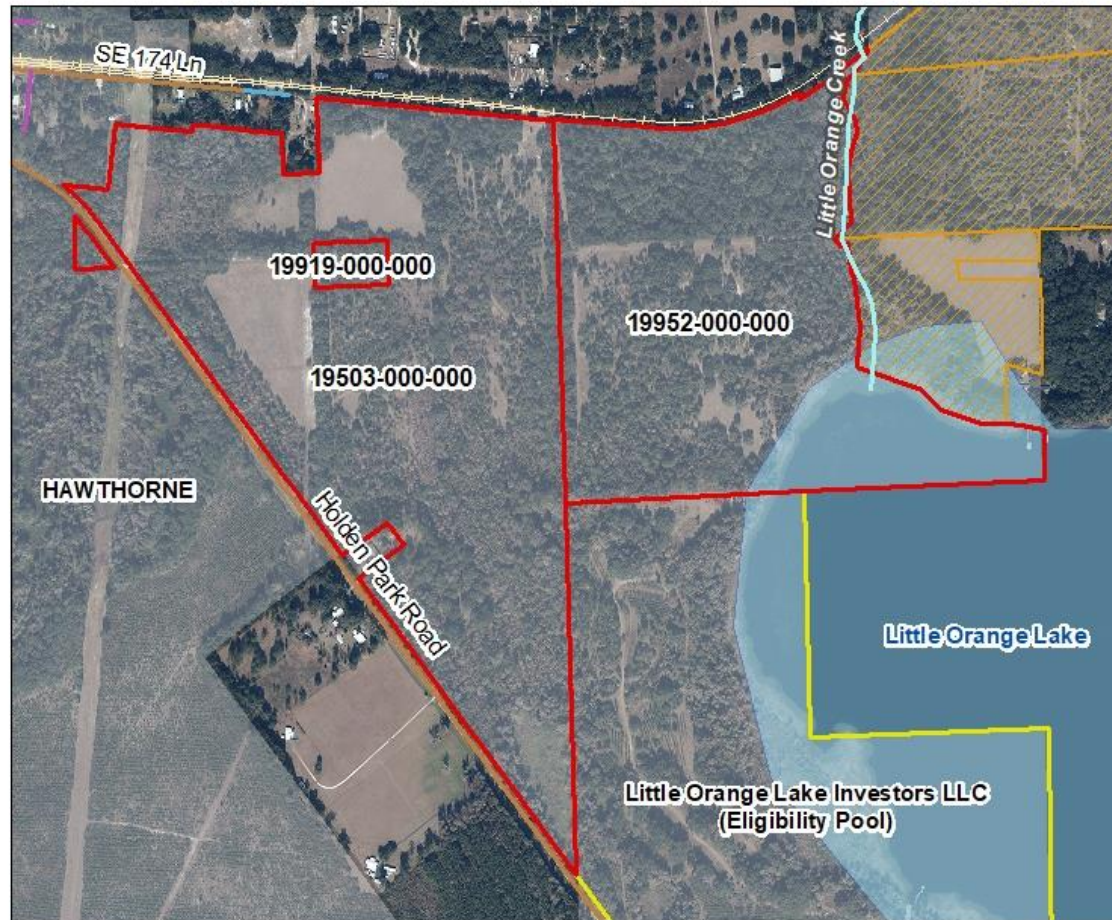

Lochloosa Creek Flatwoods - Lakes of Hawthorne LLC Parcel Map

Legend

- Lakes of Hawthorne LLC (201.32 ac)
- Little Orange Lake Investors LLC (~177 ac)
- Municipal Boundaries
- Alachua County Creeks
- Lakes
- **ACF Status**
- ACTIVE ACQUISITION
- **Roadway Classification**
- Municipal Jurisdiction
- Private, Unincorporated
- Public, County Maintained
- Railroad