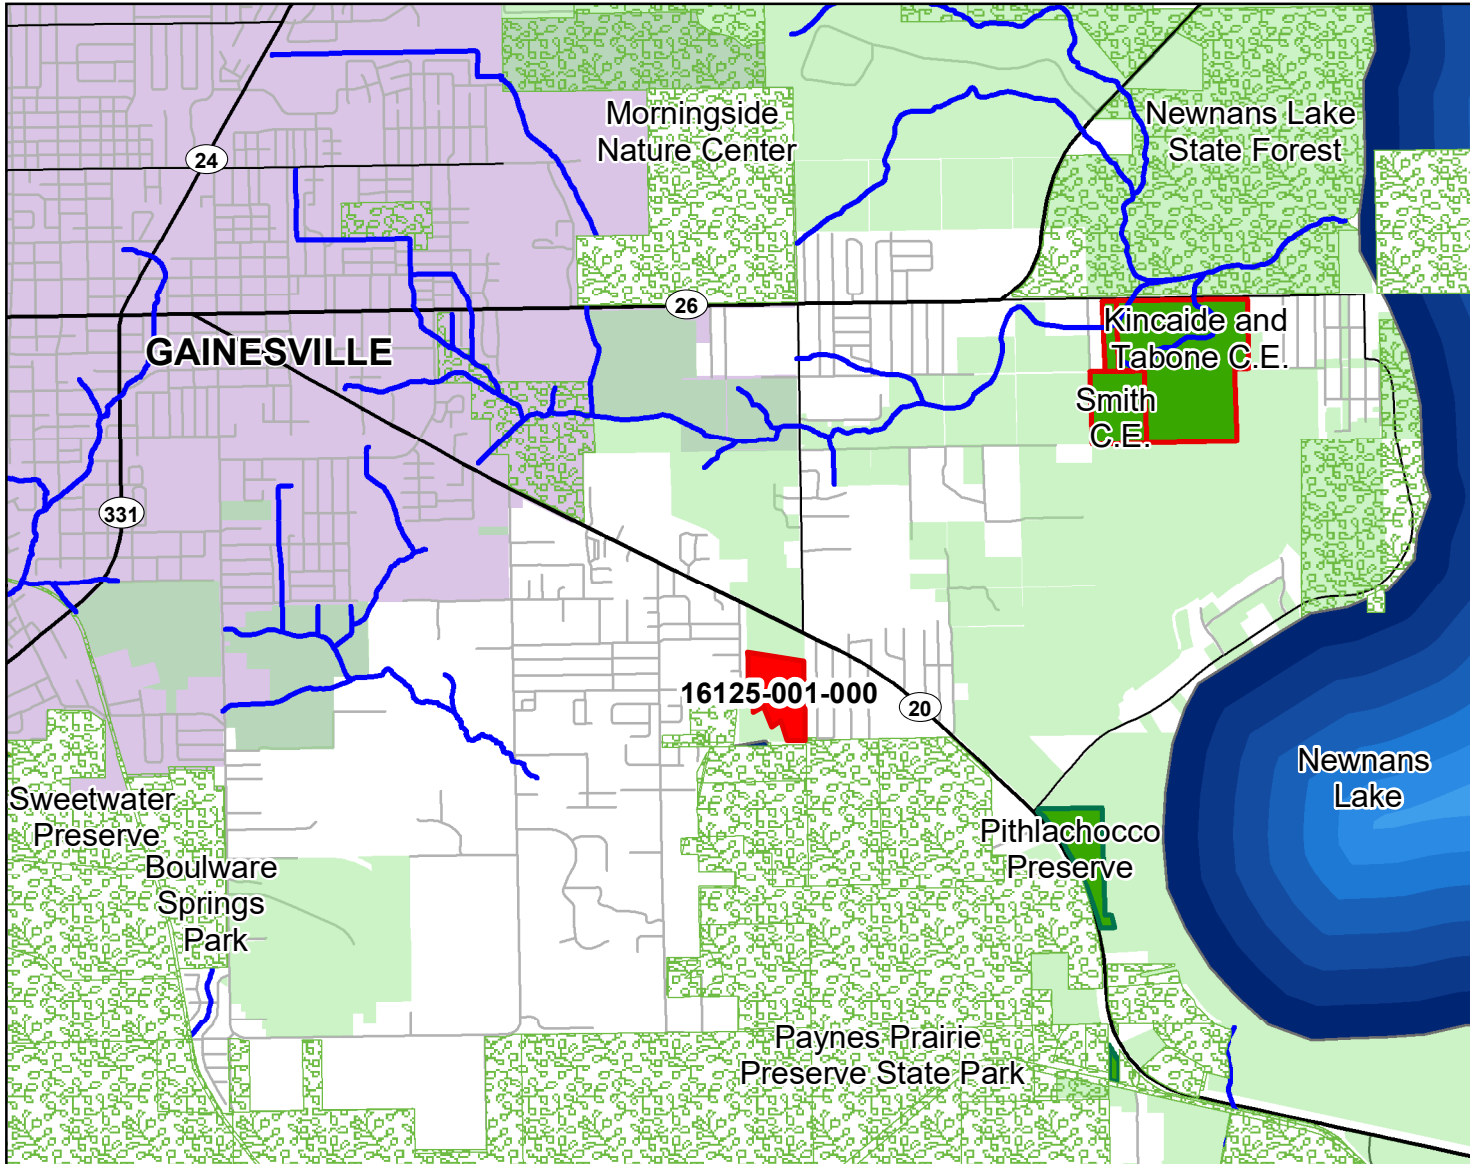

Lake Forest Creek - K Squared Holdings Location Map

Legend

- K Squared Holdings (29 ac)
- Conservation Lands
- ACF Preserve
- Conservation Easement
- ACF Projects
- Conservation Lands
- Alachua County Creeks
- Lakes
- Roads

DISCLAIMER: This map and the spatial data it contains are made available as a public service, to be used for reference purposes only. The Alachua County Environmental Protection Department provides this information AS IS without warranty of any kind. The quality of the data is dependent on the various sources from which each data layer is obtained.

Lake Forest Creek - K Squared Holdings Parcel Map

Legend

- K Squared Holdings (29 ac)
- Conservation Lands

DISCLAIMER: This map and the spatial data it contains are made available as a public service, to be used for reference purposes only. The Alachua County Environmental Protection Department provides this information AS IS without warranty of any kind. The quality of the data is dependent on the various sources from which each data layer is obtained.