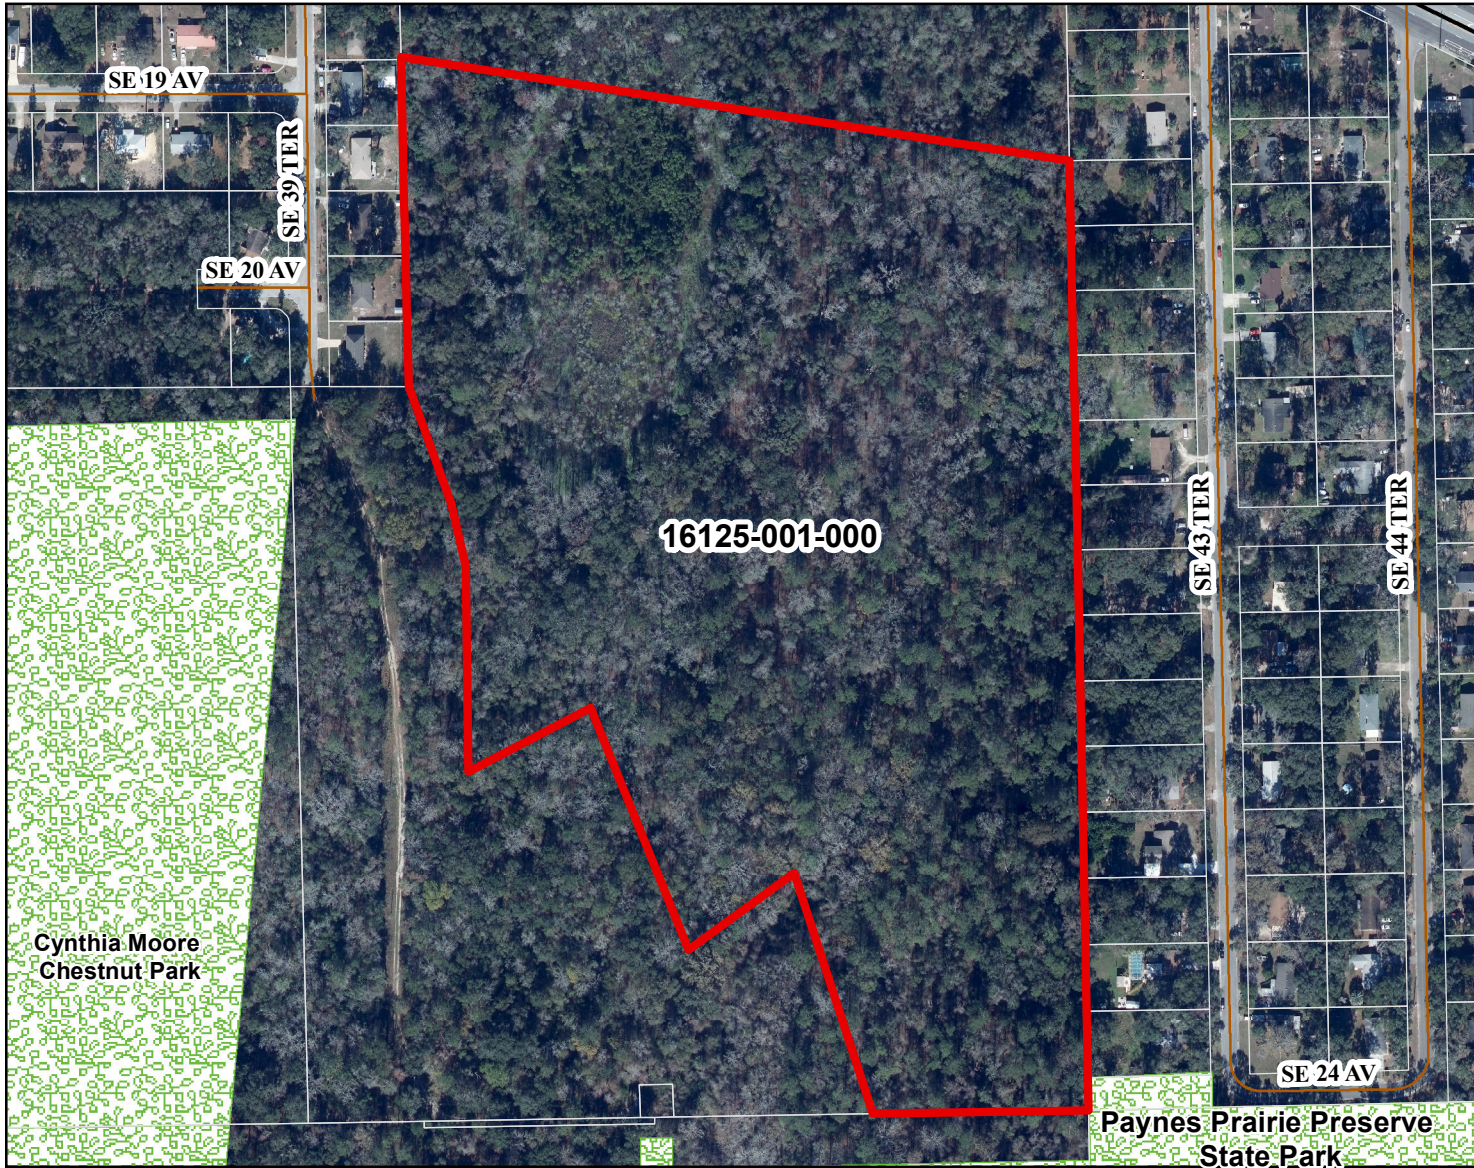

Lake Forest Creek - K Squared Holdings Location Map

Legend

- K Squared Holdings (29 ac)
- Conservation Lands
- ACF Preserve
- Conservation Easement
- ACF Projects
- Conservation Lands
- Alachua County Creeks
- Lakes
- Roads

Lake Forest Creek - K Squared Holdings Parcel Map

Legend

- K Squared Holdings (29 ac)
- Conservation Lands

DISCLAIMER: This map and the spatial data it contains are made available as a public service, to be used for reference purposes only. The Alachua County Environmental Protection Department provides this information AS IS without warranty of any kind. The quality of the data is dependent on the various sources from which each data layer is obtained.