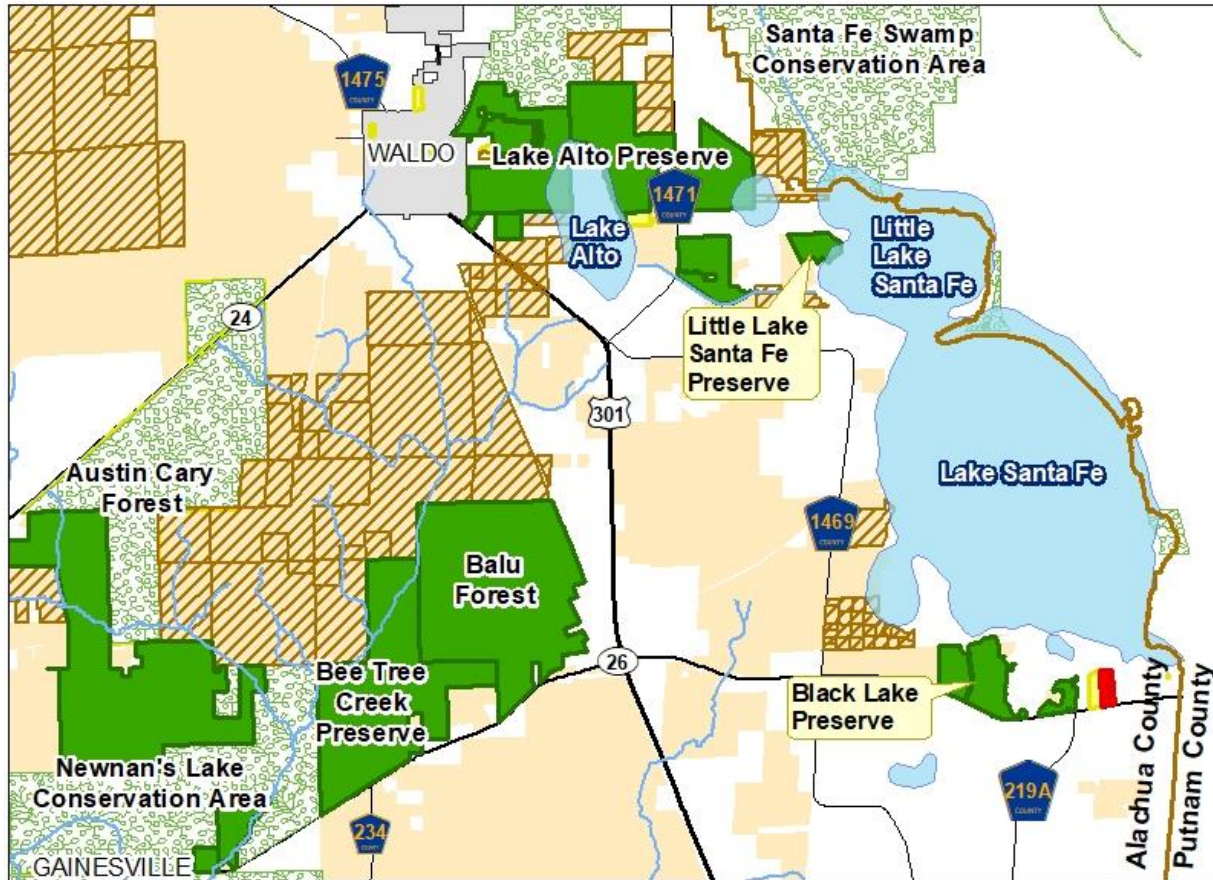

PM Land Inc. Location Map

Legend

- PM Land Inc (41.98 ac)
- ACF Preserve
- Conservation Easement
- Partner Conservation Lands
- Parks
- Lakes
- Alachua County Creeks
- Active Acquisition List
- ACF Project areas
- CountyBoundary

0 1.25 2.5 5 Miles

DISCLAIMER: This map and the spatial data it contains are made available as a public service, to be used for reference purposes only. The Alachua County Environmental Protection Department provides this information AS IS without warranty of any kind. The quality of the data is dependent on the various sources from which each data layer is obtained.

Lake Santa Fe - PM Land Inc Parcel Map