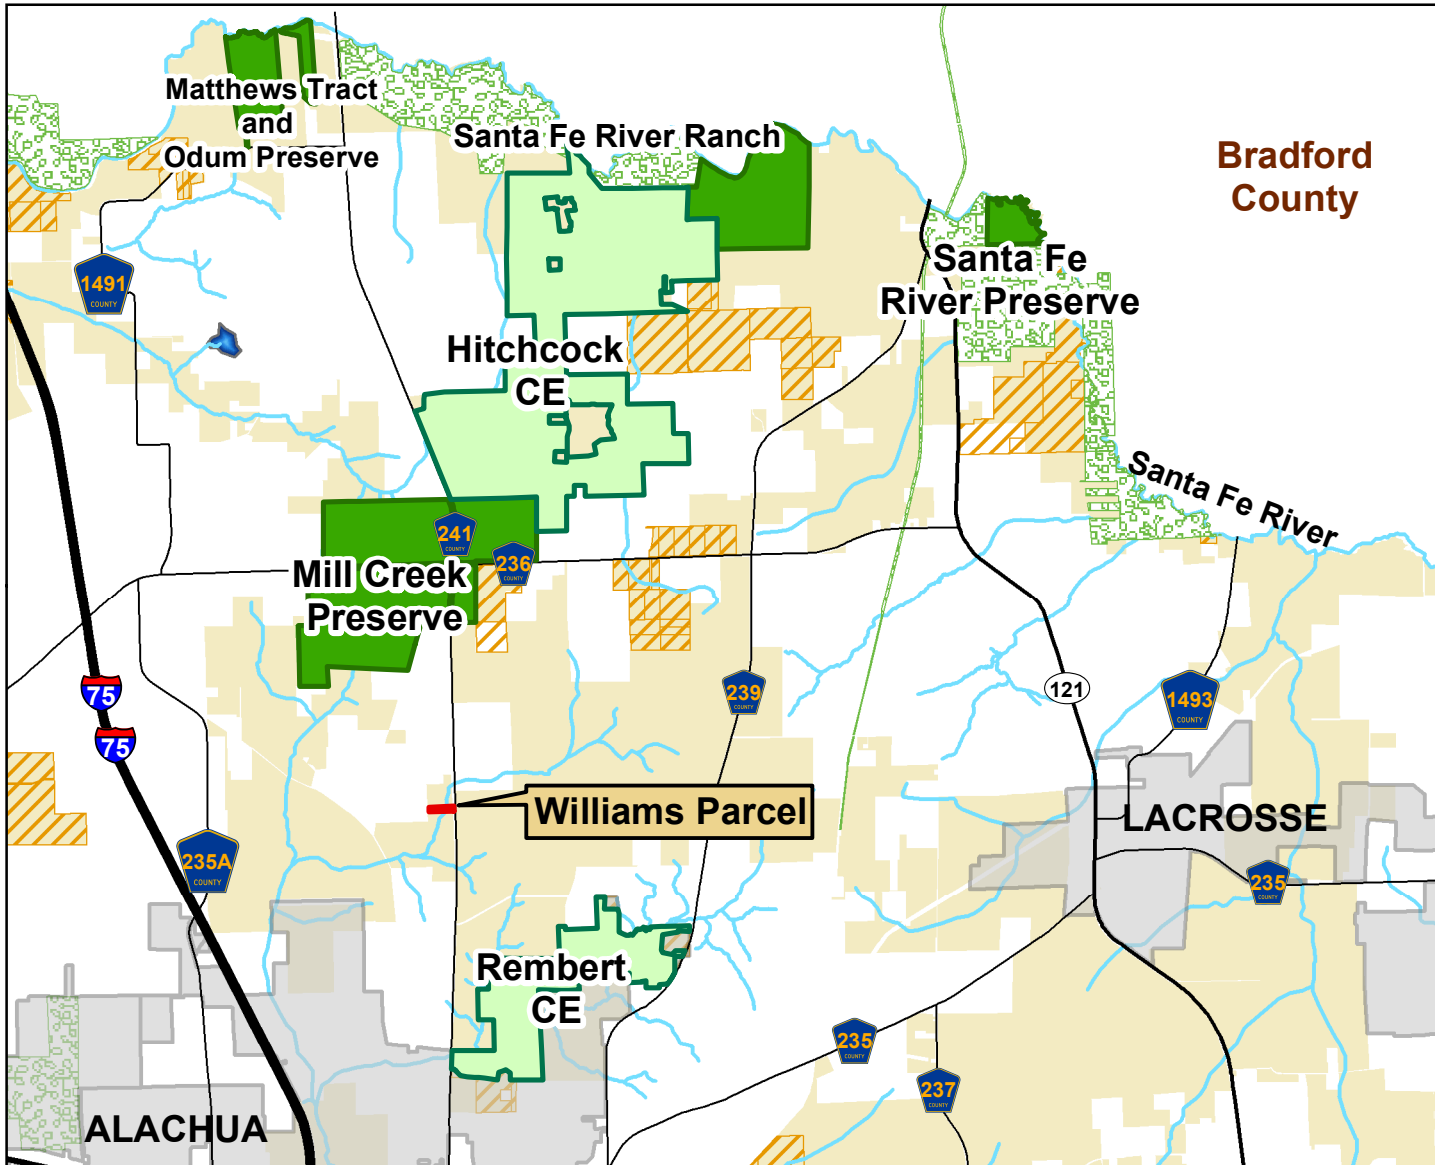

Mill Creek - Williams (Donation) Location Map

Legend

-  Williams Parcel (5 ac)
-  ACF Preserve
-  Conservation Easement
-  Municipal Boundaries
-  Partner Conservation Lands
-  Active Acquisition List
-  ACF Projects

DISCLAIMER: This map and the spatial data it contains are made available as a public service, to be used for reference purposes only. The Alachua County Environmental Protection Department provides this information AS IS without warranty of any kind. The quality of the data is dependent on the various sources from which each data layer is obtained.

Mill Creek - Williams (Donation) Parcel Map

Legend

- Williams Parcel (5 ac)
- Alachua County Creeks

DISCLAIMER: This map and the spatial data it contains are made available as a public service, to be used for reference purposes only. The Alachua County Environmental Protection Department provides this information AS IS without warranty of any kind. The quality of the data is dependent on the various sources from which each data layer is obtained.