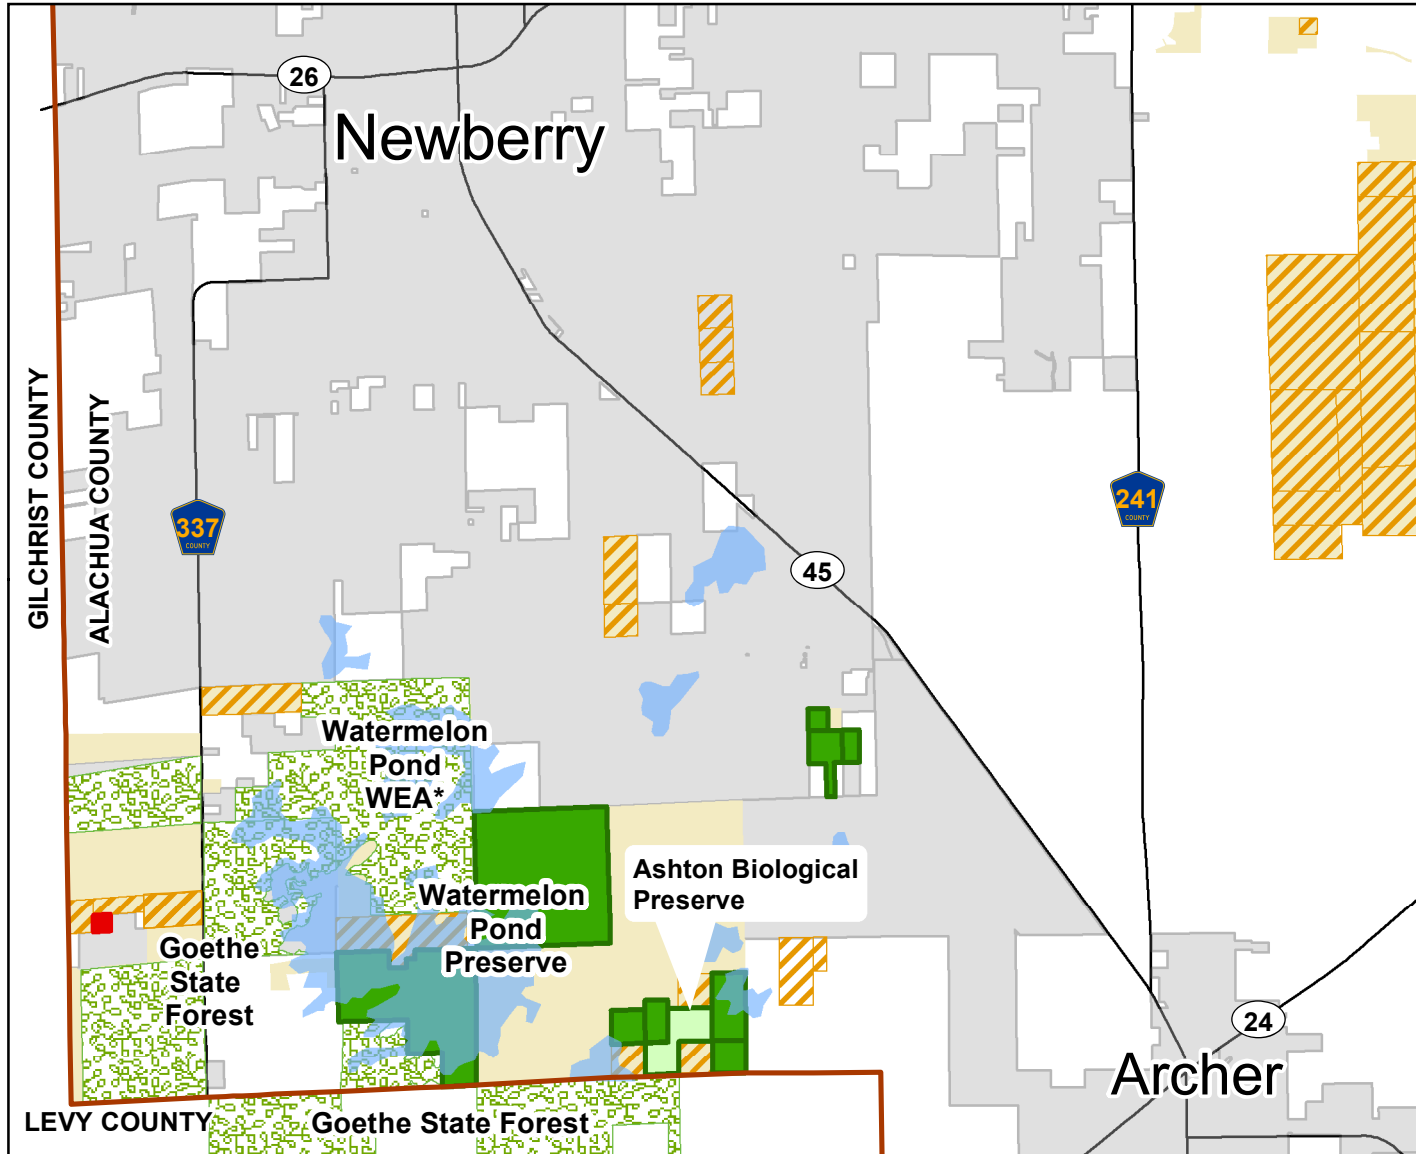

Watermelon Pond - Eichhorn Location Map

Legend

-  Eichhorn (10 ac)
-  ACF Preserve
-  Conservation Easement
-  Lakes
-  Active Acquisition
-  Partner Conservation Lands
-  ACF Projects
-  County Boundary
-  Major Road

*WEA = Wildlife
Environmental Area

Environmental Protection

Watermelon Pond - Eichhorn Parcel Map

Legend

- Eichhorn (10 ac)
- ACF Nominations**
- ACTIVE ACQUISITION
- CountyBoundary

DISCLAIMER: This map and the spatial data it contains are made available as a public service, to be used for reference purposes only. The Alachua County Environmental Protection Department provides this information AS IS without warranty of any kind. The quality of the data is dependent on the various sources from which each data layer is obtained.