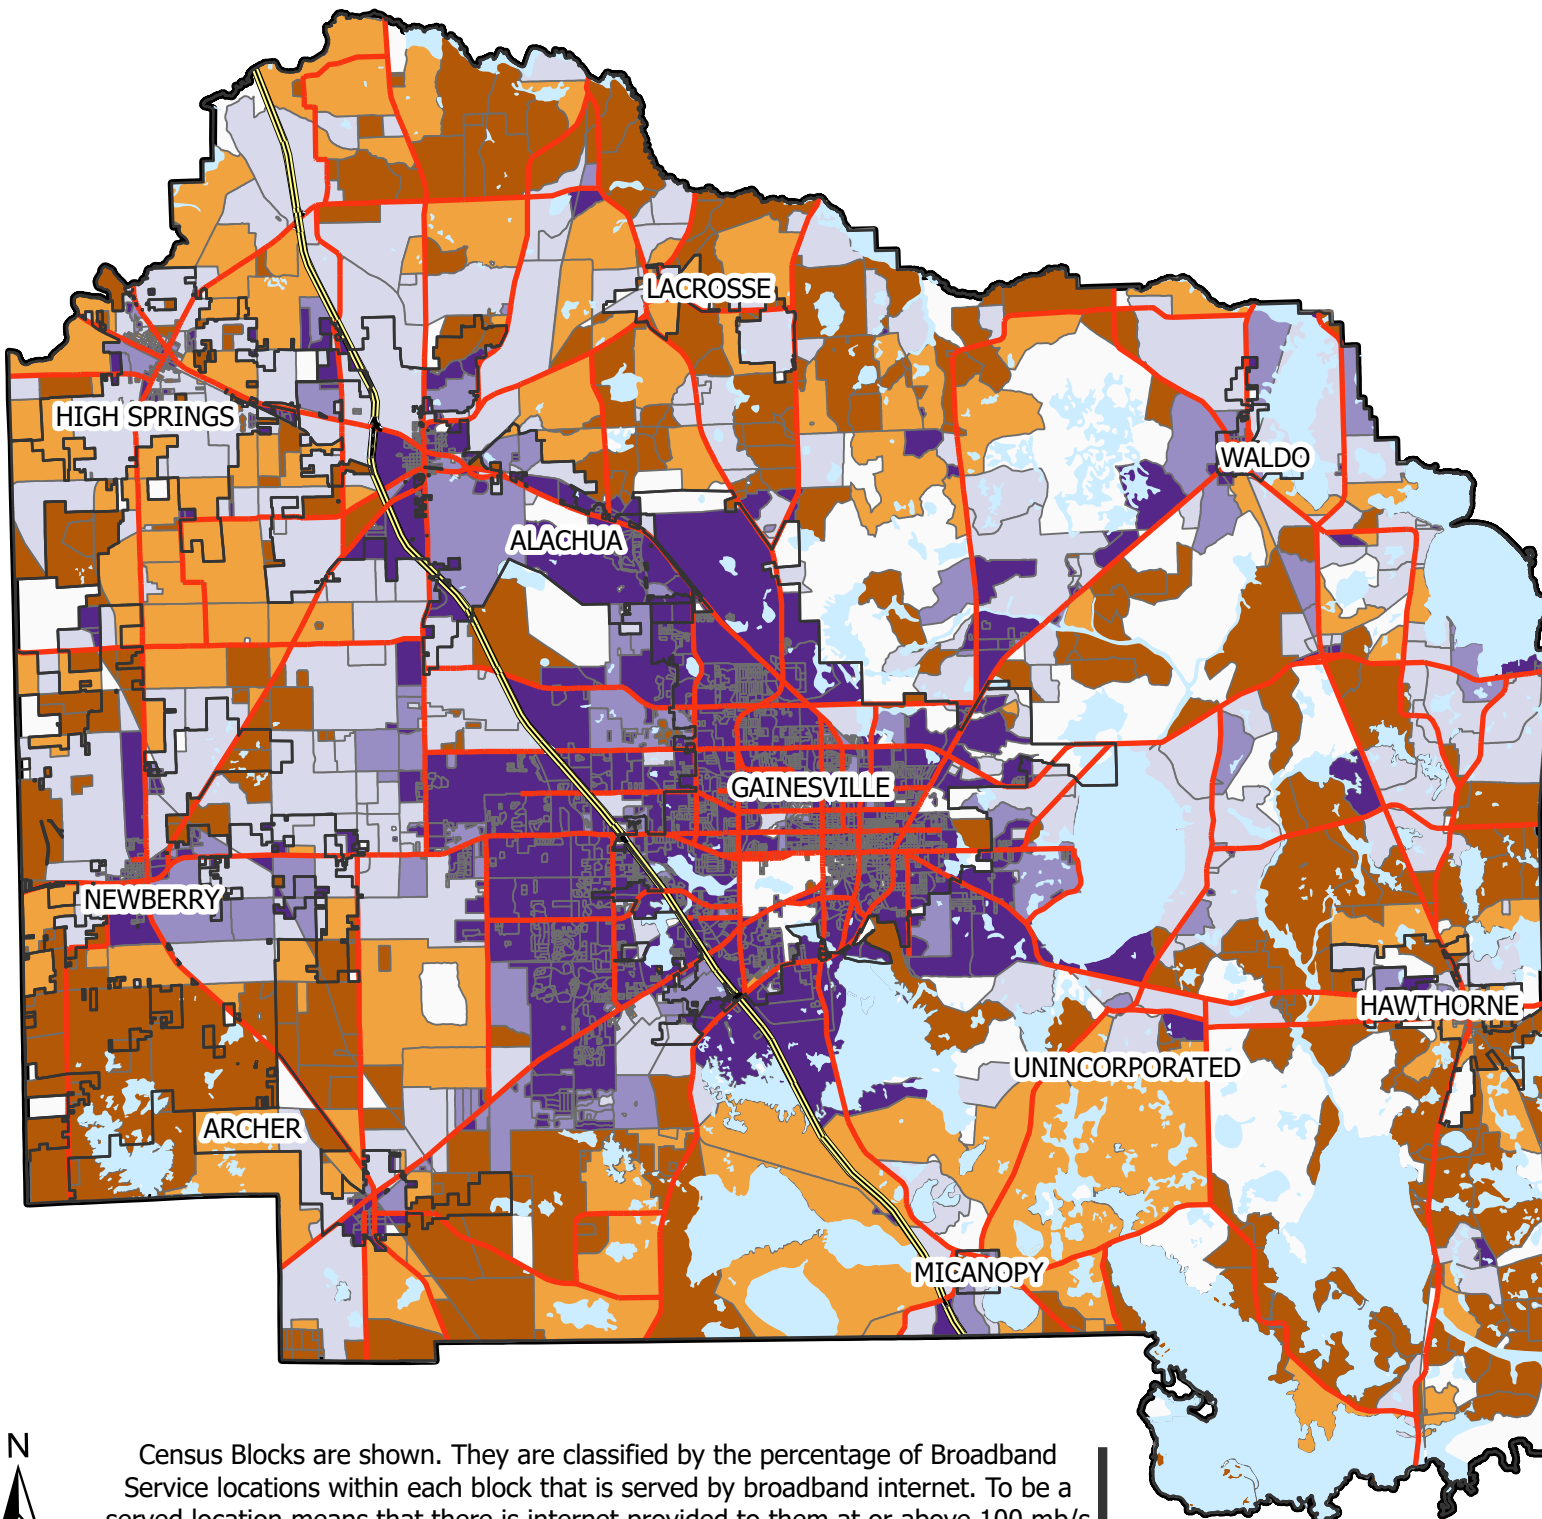

Percent of Broadband Service Locations Served by Census Block

Legend

Percentage of Broadband Service Locations Served

- 0.00%
- 0.01% - 25.00%
- 25.01% - 80.00%
- 80.01% - 95.00%
- 95.01% - 100.00%

Road Type

- Primary
- Ramp
- Secondary

Other

- Water Bodies
- Municipal Boundaries
- County Boundary

0 2 4 8 Miles

NO WARRANTIES: This map and the data are available "as is".

Sources: Alachua County, FL Commerce Broadband, FCC, ESRI

Created By: Alachua County Broadband Initiative

Census Blocks are shown. They are classified by the percentage of Broadband Service locations within each block that is served by broadband internet. To be a served location means that there is internet provided to them at or above 100 mb/s