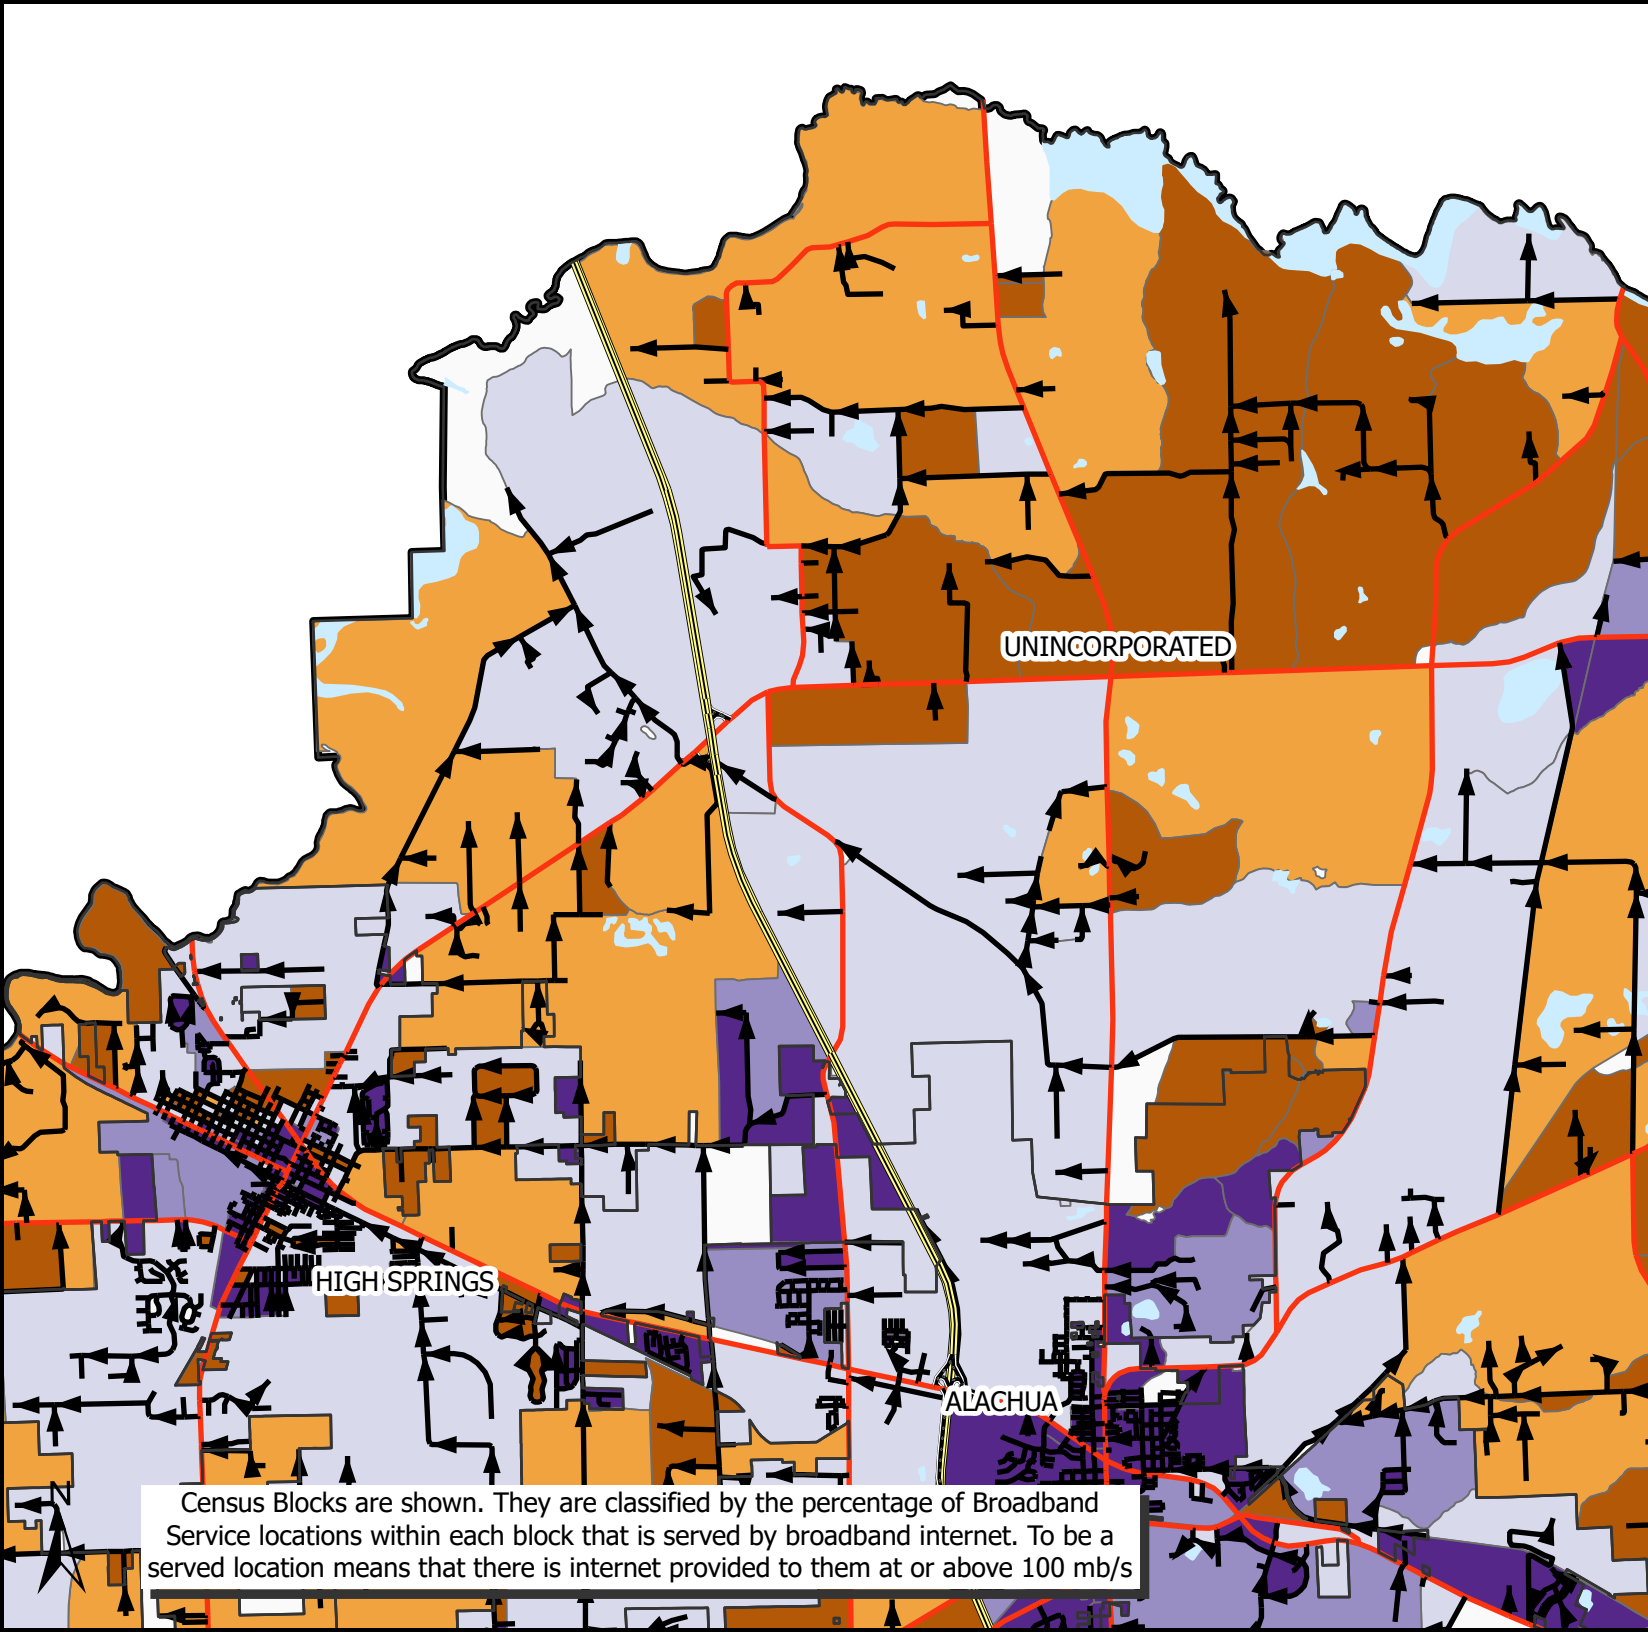

Percent of Broadband Service Locations Served by Census Block

Legend

Percentage of Broadband Service Locations Served

- 0.00%
- 0.01% - 25.00%
- 25.01% - 80.00%
- 80.01% - 95.00%
- 95.01% - 100.00%

Road Type

Created By: Alachua County Broadband Initiative

Census Blocks are shown. They are classified by the percentage of Broadband Service locations within each block that is served by broadband internet. To be a served location means that there is internet provided to them at or above 100 mb/s