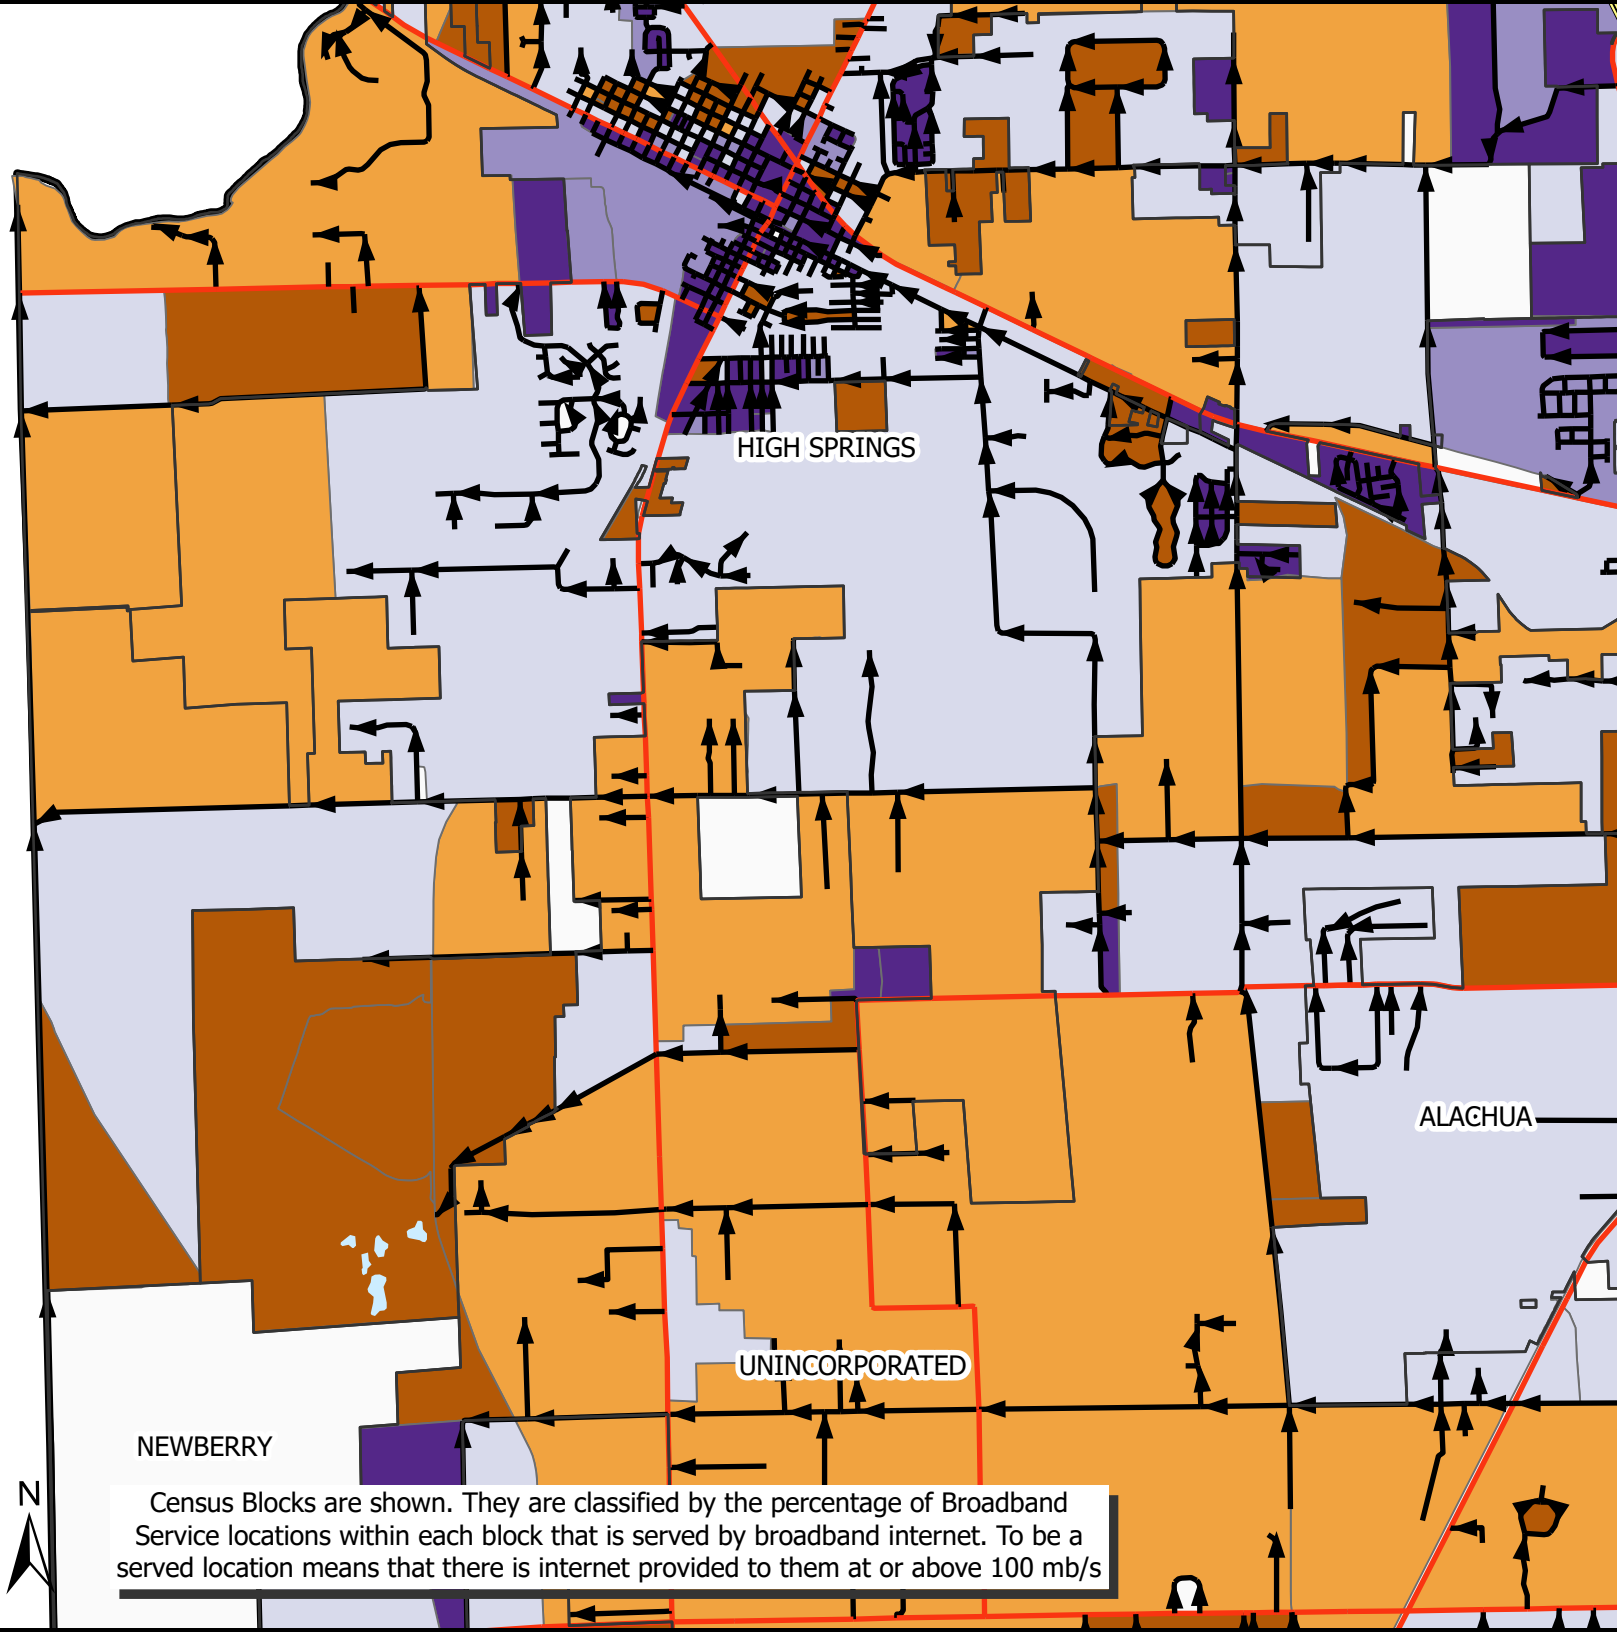

Percent of Broadband Service Locations Served by Census Block

Legend

Percentage of Broadband Service Locations Served

- 0.00%
- 0.01% - 25.00%
- 25.01% - 80.00%
- 80.01% - 95.00%
- 95.01% - 100.00%

Road Type

- Local
- Primary
- Ramp
- Secondary

Other

- Water Bodies
- Municipal Boundaries
- County Boundary

0 0.4 0.8 2 Miles

NO WARRANTIES: This map and the data are available "as is".

Sources: Alachua County, FL Commerce Broadband, FCC, ESRI

Created By: Alachua County Broadband Initiative

Census Blocks are shown. They are classified by the percentage of Broadband Service locations within each block that is served by broadband internet. To be a served location means that there is internet provided to them at or above 100 mb/s