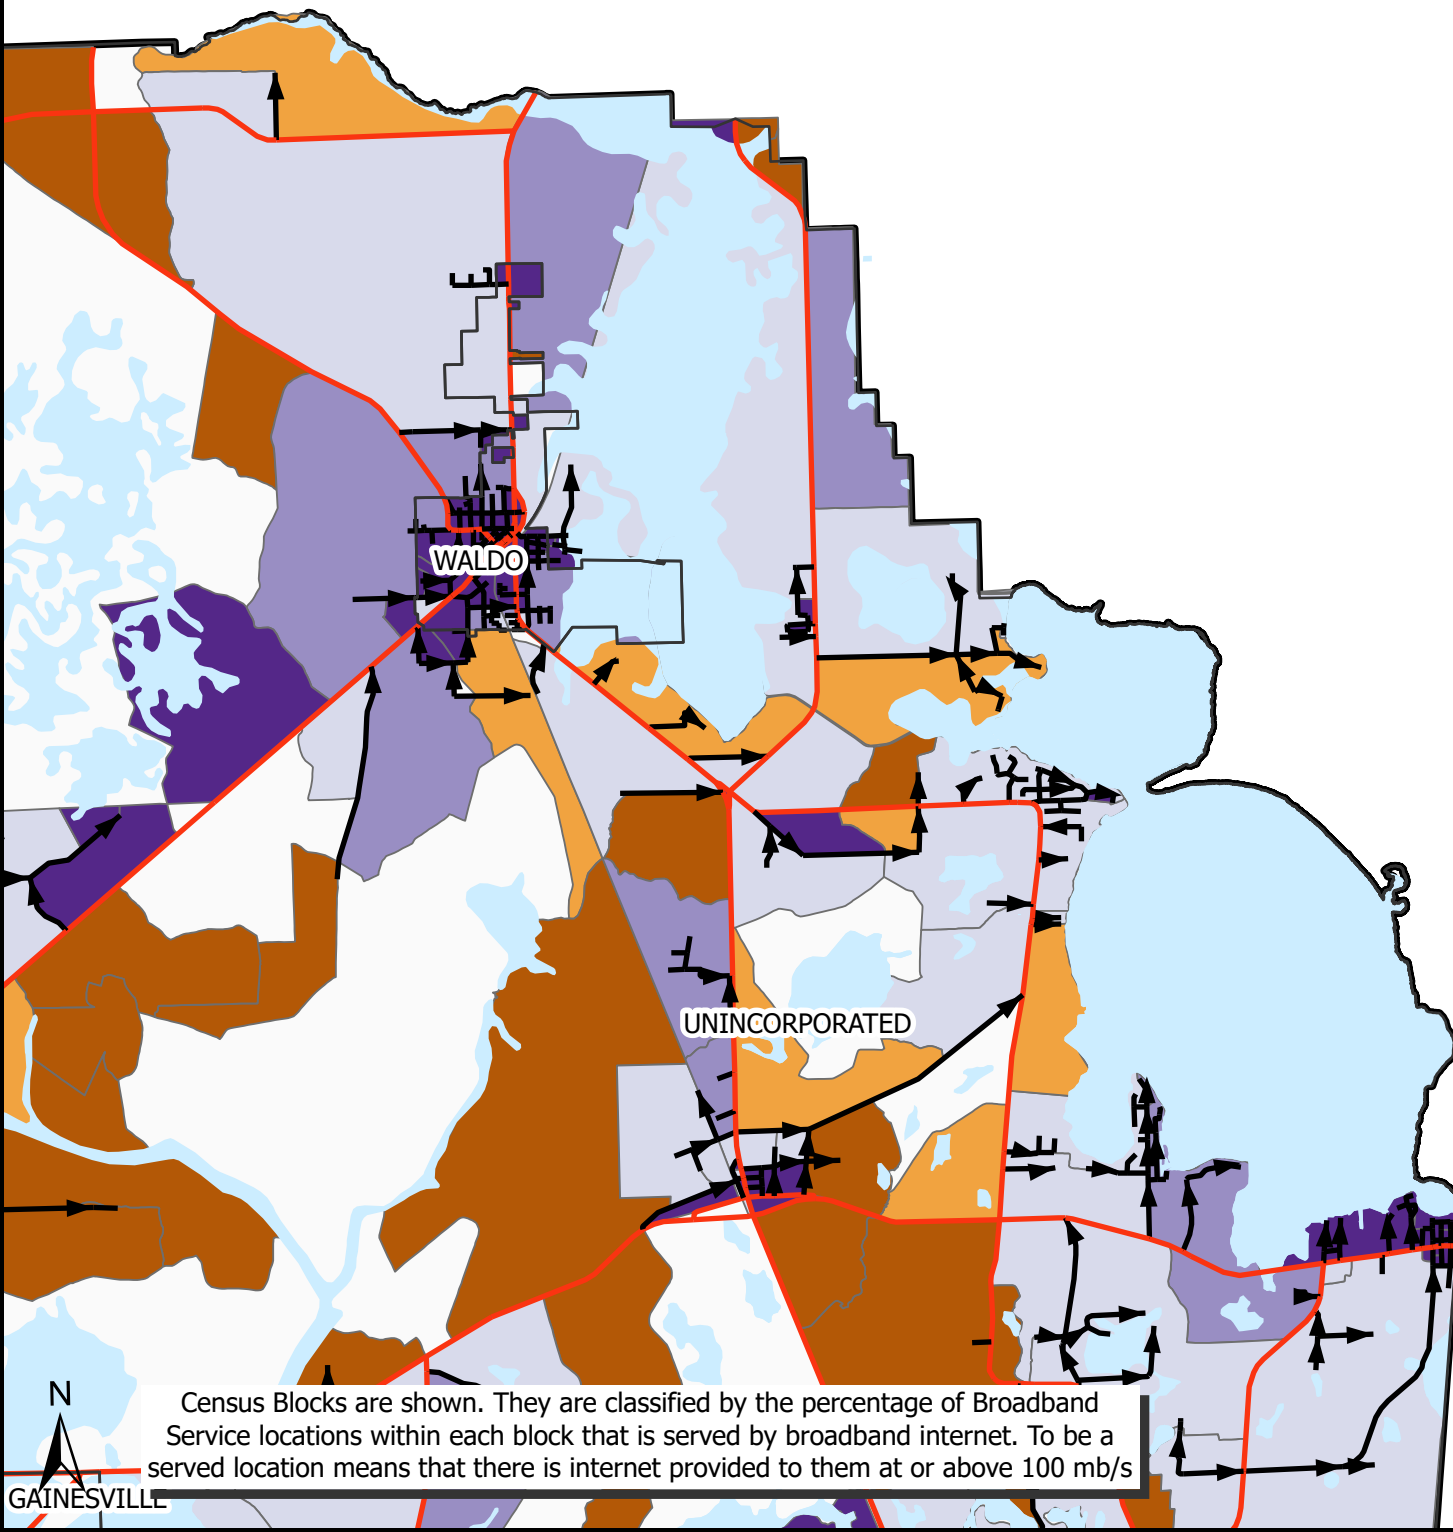

Percent of Broadband Service Locations Served by Census Block

Legend

Percentage of Broadband Service Locations Served

- 0.00%
- 0.01% - 25.00%
- 25.01% - 80.00%
- 80.01% - 95.00%
- 95.01% - 100.00%

Road Type

- Local
- Primary
- Ramp
- Secondary

Other

- Water Bodies
- Municipal Boundaries
- County Boundary

0 0.5 1 2 Miles

NO WARRANTIES: This map and the data are available "as is".

Sources: Alachua County, FL Commerce Broadband, FCC, ESRI

Created By: Alachua County Broadband Initiative

Census Blocks are shown. They are classified by the percentage of Broadband Service locations within each block that is served by broadband internet. To be a served location means that there is internet provided to them at or above 100 mb/s