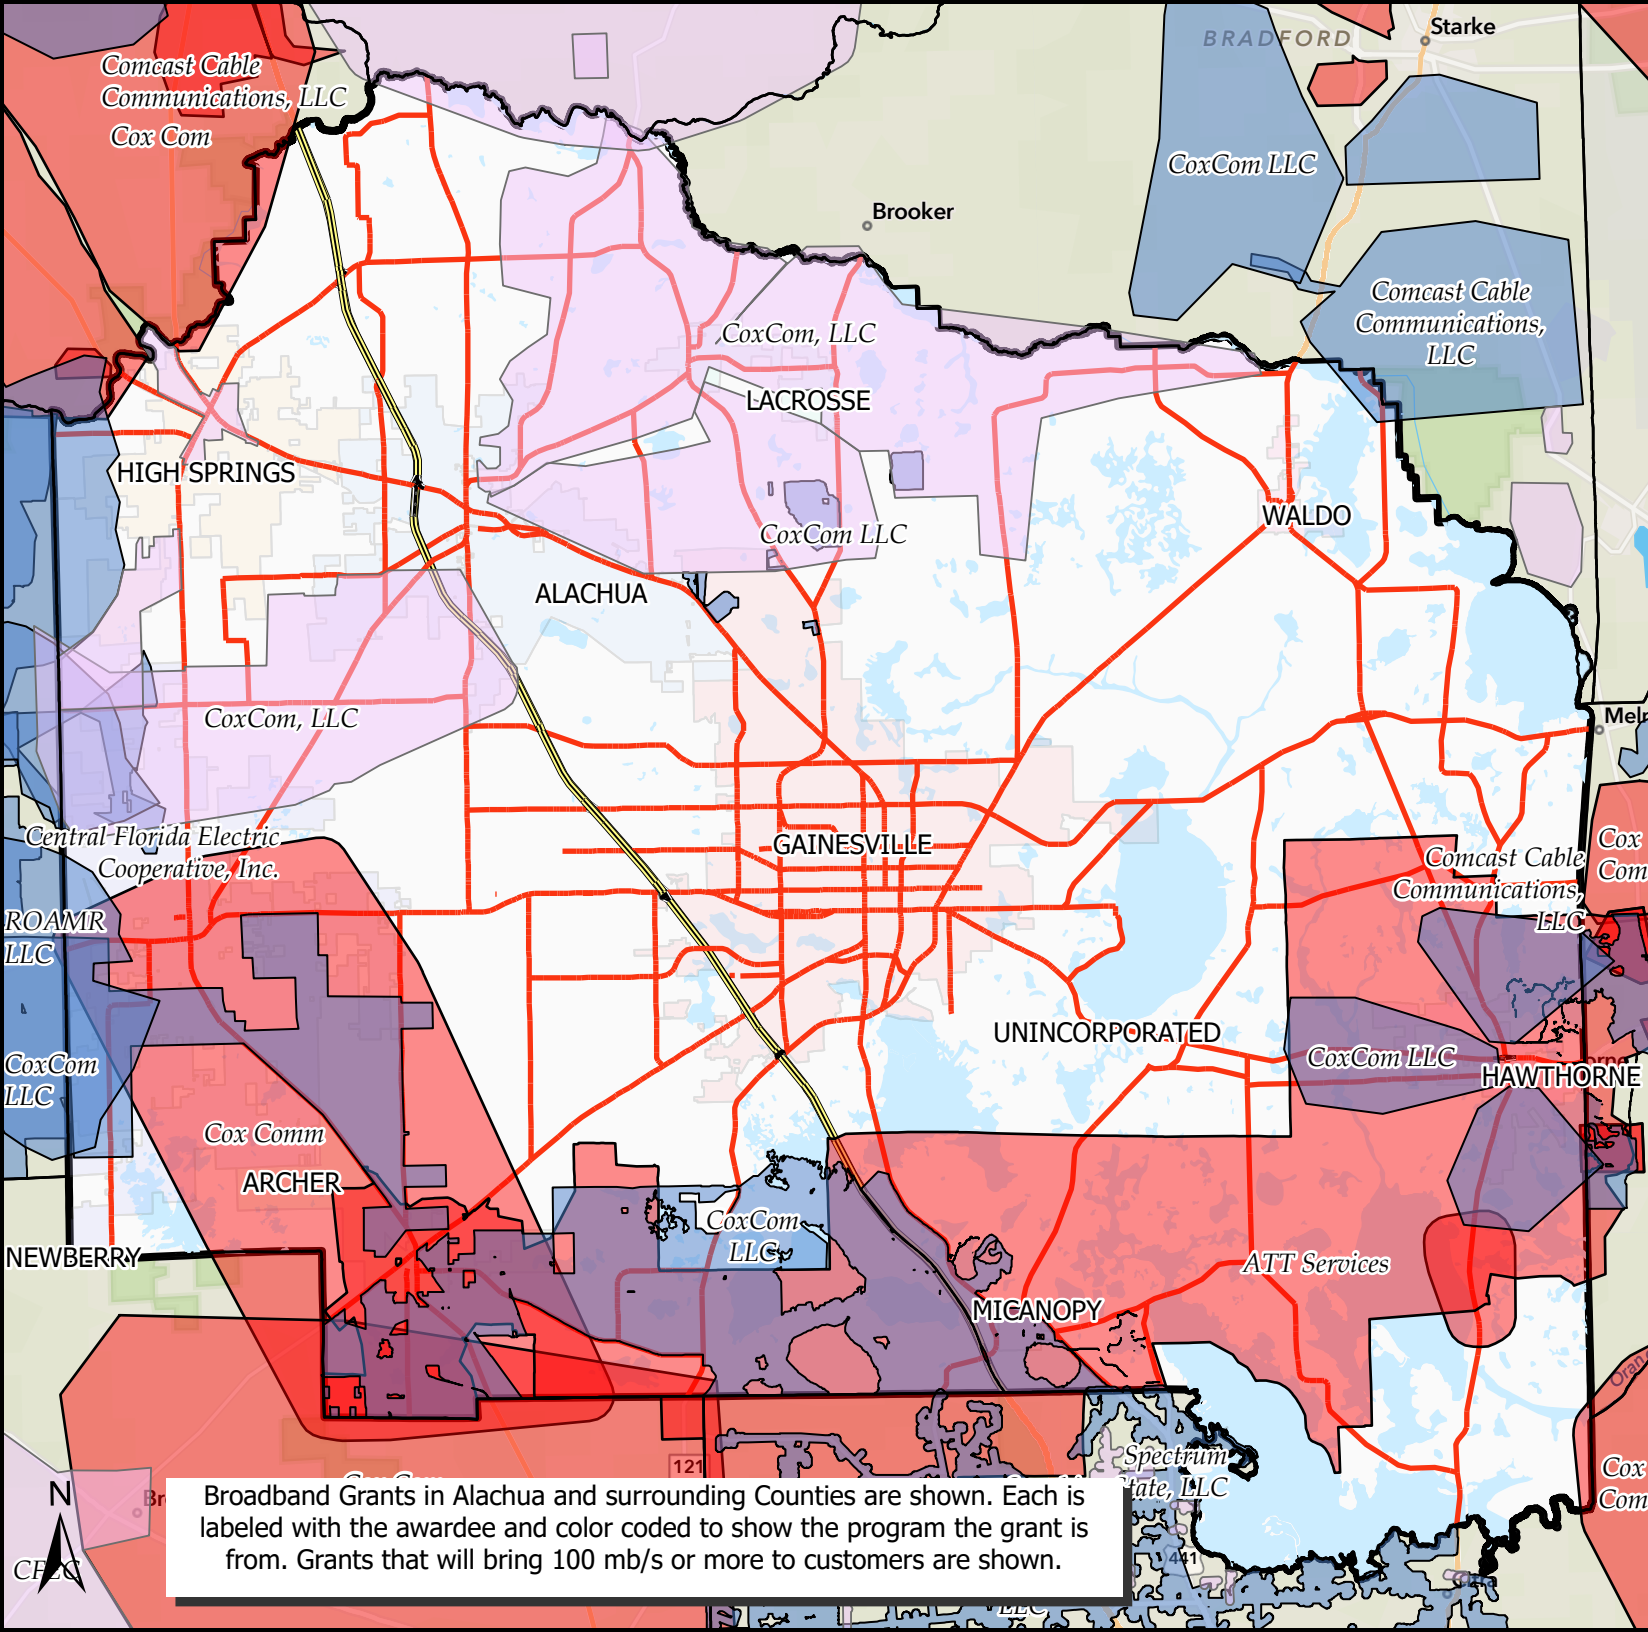

Broadband Grants Awarded in Alachua County

Legend

Broadband Grants Awarded

- Broadband Opportunity Round 1 (100 Mb/s)
- Broadband Opportunity Round 2 (1 Gb/s)
- Capital Projects Fund (1Gb/s)

Road Type

- Primary
- Ramp
- Secondary

Municipalities

- Alachua
- Archer
- Gainesville
- Hawthorne
- High Springs
- LaCrosse
- Micanopy
- Newberry
- Unincorporated
- Waldo

Other

- Water Bodies
- County Boundary

NO WARRANTIES: This map and the data are available "as is".

Sources: Alachua County, FL Commerce Broadband, FCC, ESRI

Created By: Alachua County Broadband Initiative

Broadband Grants in Alachua and surrounding Counties are shown. Each is labeled with the awardee and color coded to show the program the grant is from. Grants that will bring 100 mb/s or more to customers are shown.