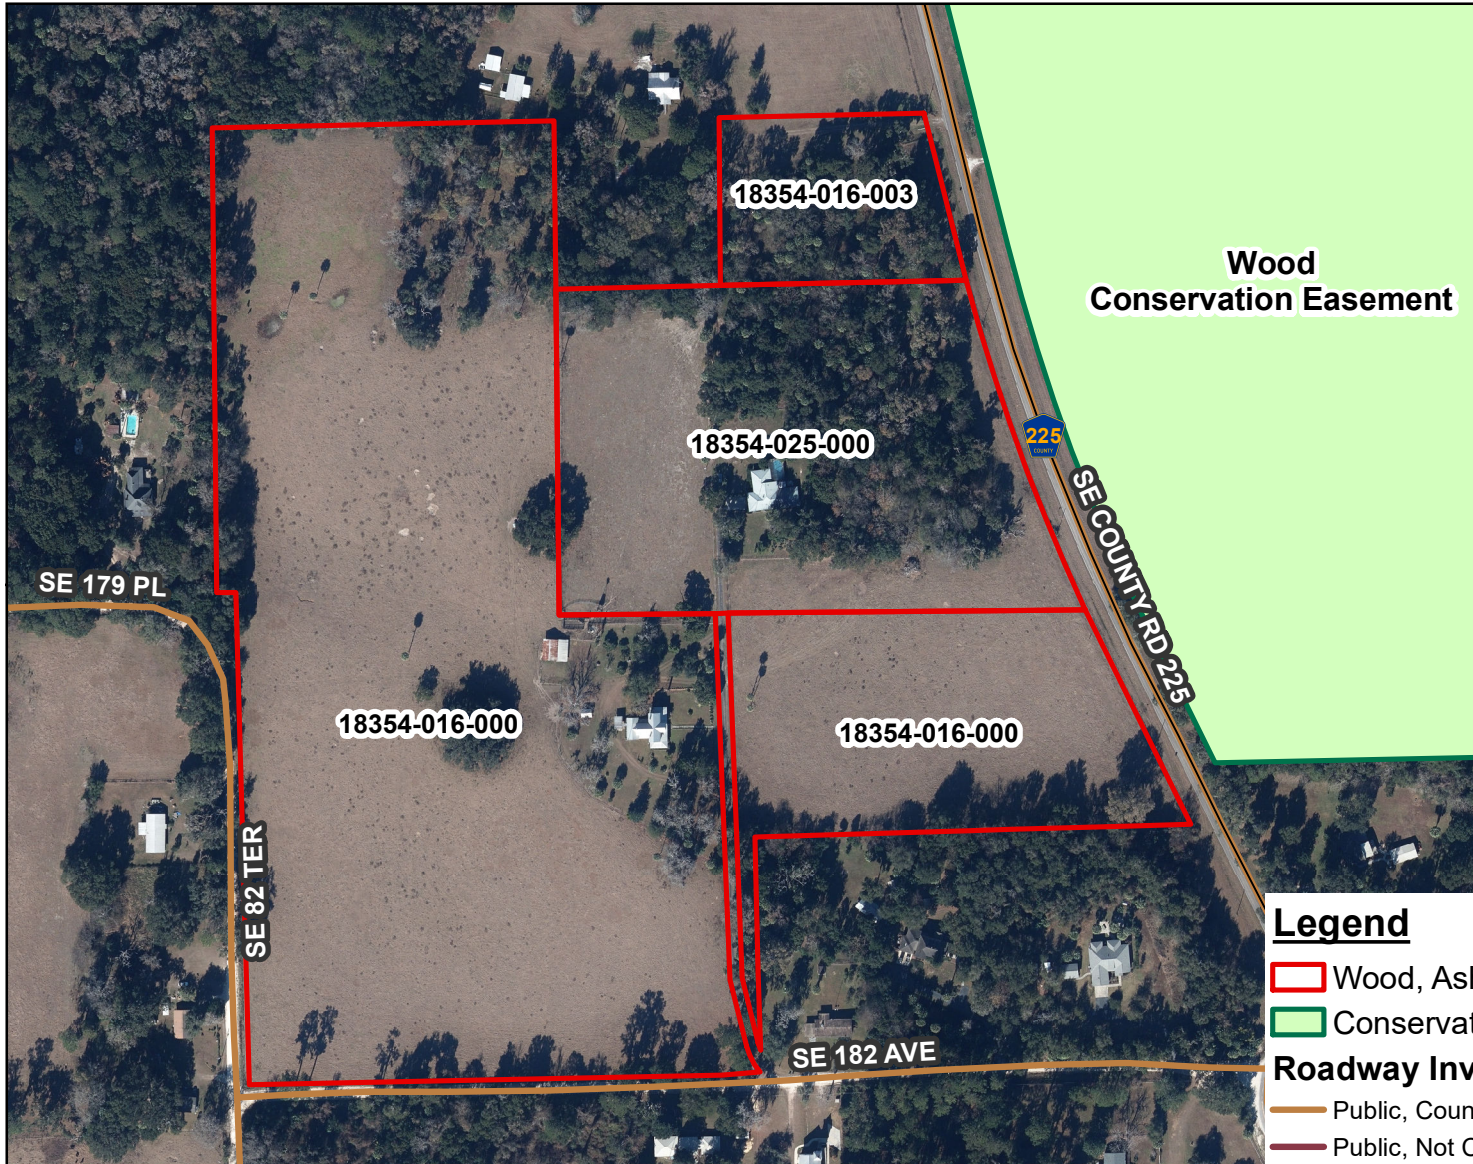

# Lochloosa Forest Connector - Wood, Ashley and Sara-Nett Parcel Map

### Legend

- Wood, Ashley & Sara-Nett Parcels (41.5 ac)
  - Conservation Easement
- Roadway Inventory**
- Public, County Maintained
  - Public, Not County Maintained

DISCLAIMER: This map and the spatial data it contains are made available as a public service, to be used for reference purposes only. The Alachua County Environmental Protection Department provides this information AS IS without warranty of any kind. The quality of the data is dependent on the various sources from which each data layer is obtained.