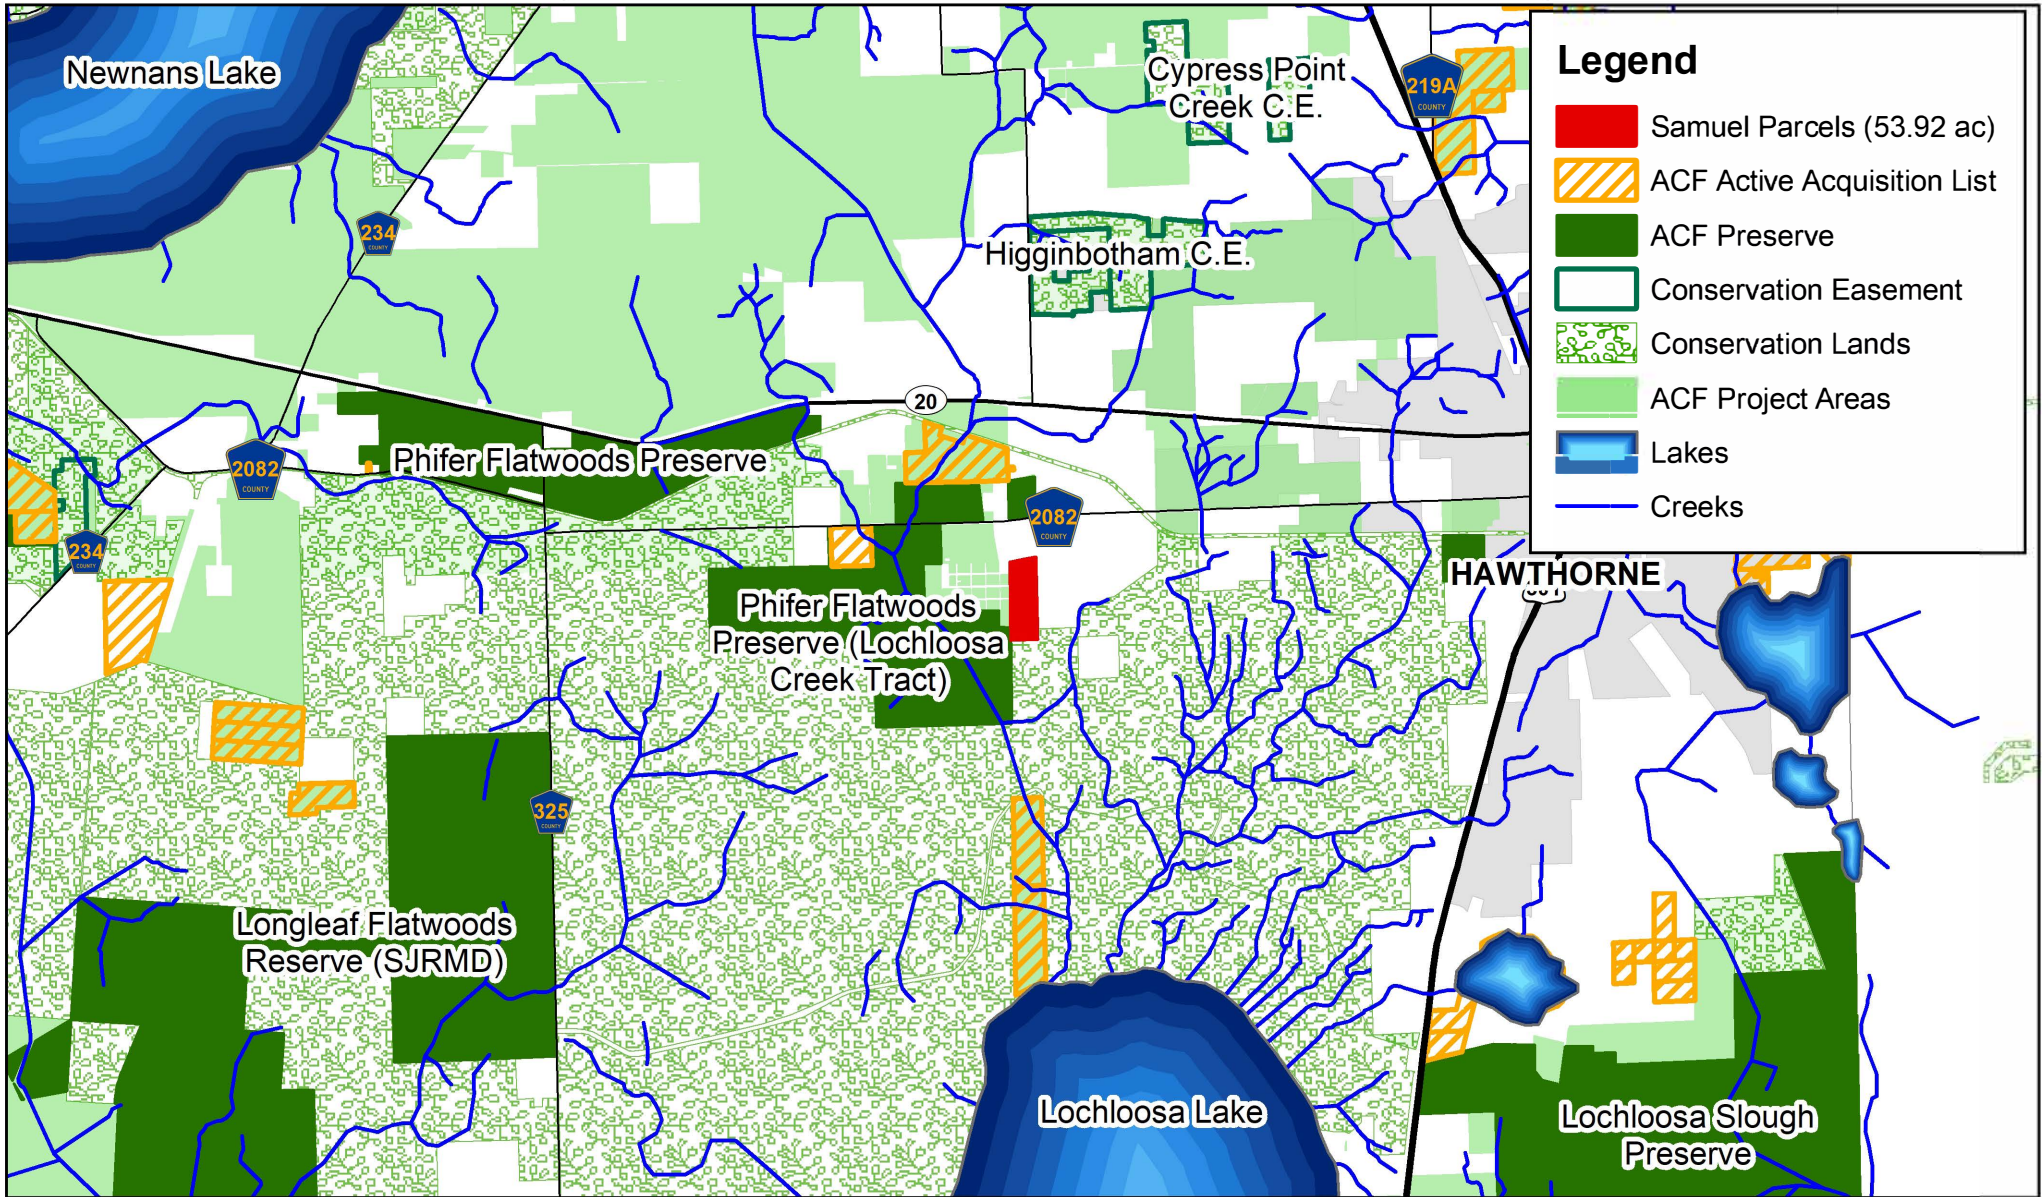

Lochloosa Creek Flatwoods - Samuel & Samuel Parcel Map

Lochloosa Creek Flatwoods - Samuel & Samuel Location Map

Legend

- Samuel Parcels (53.92 ac)
- ACF Active Acquisition List
- ACF Preserve
- Conservation Easement
- Conservation Lands
- ACF Project Areas
- Lakes
- Creeks