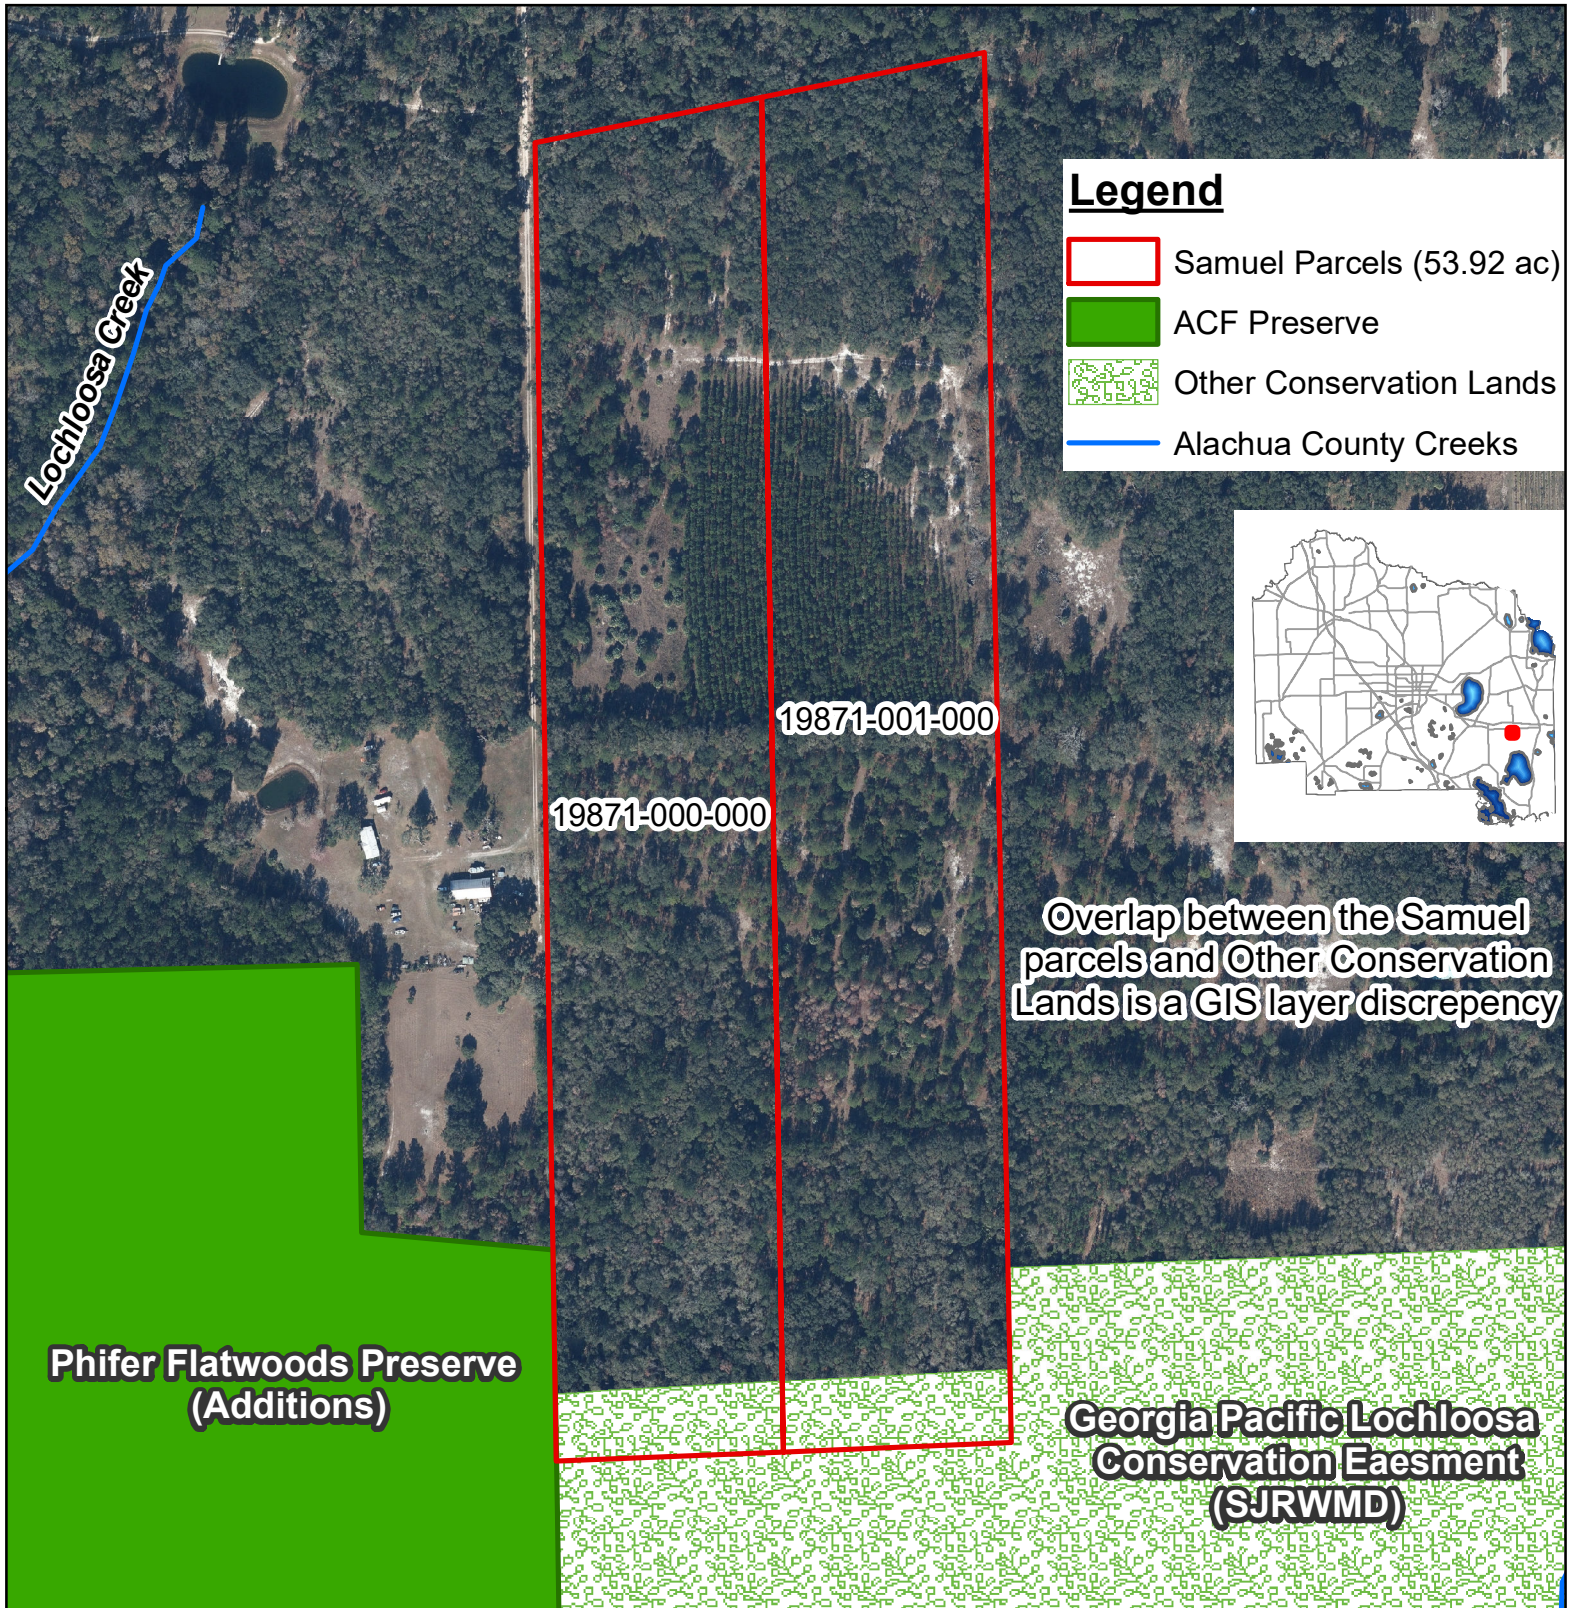

Lochloosa Creek Flatwoods - Samuel & Samuel Parcel Map

Lochloosa Creek Flatwoods - Samuel & Samuel Location Map

Legend

- Samuel Parcels (53.92 ac)
- ACF Active Acquisition List
- ACF Preserve
- Conservation Easement
- Conservation Lands
- ACF Project Areas
- Lakes
- Creeks