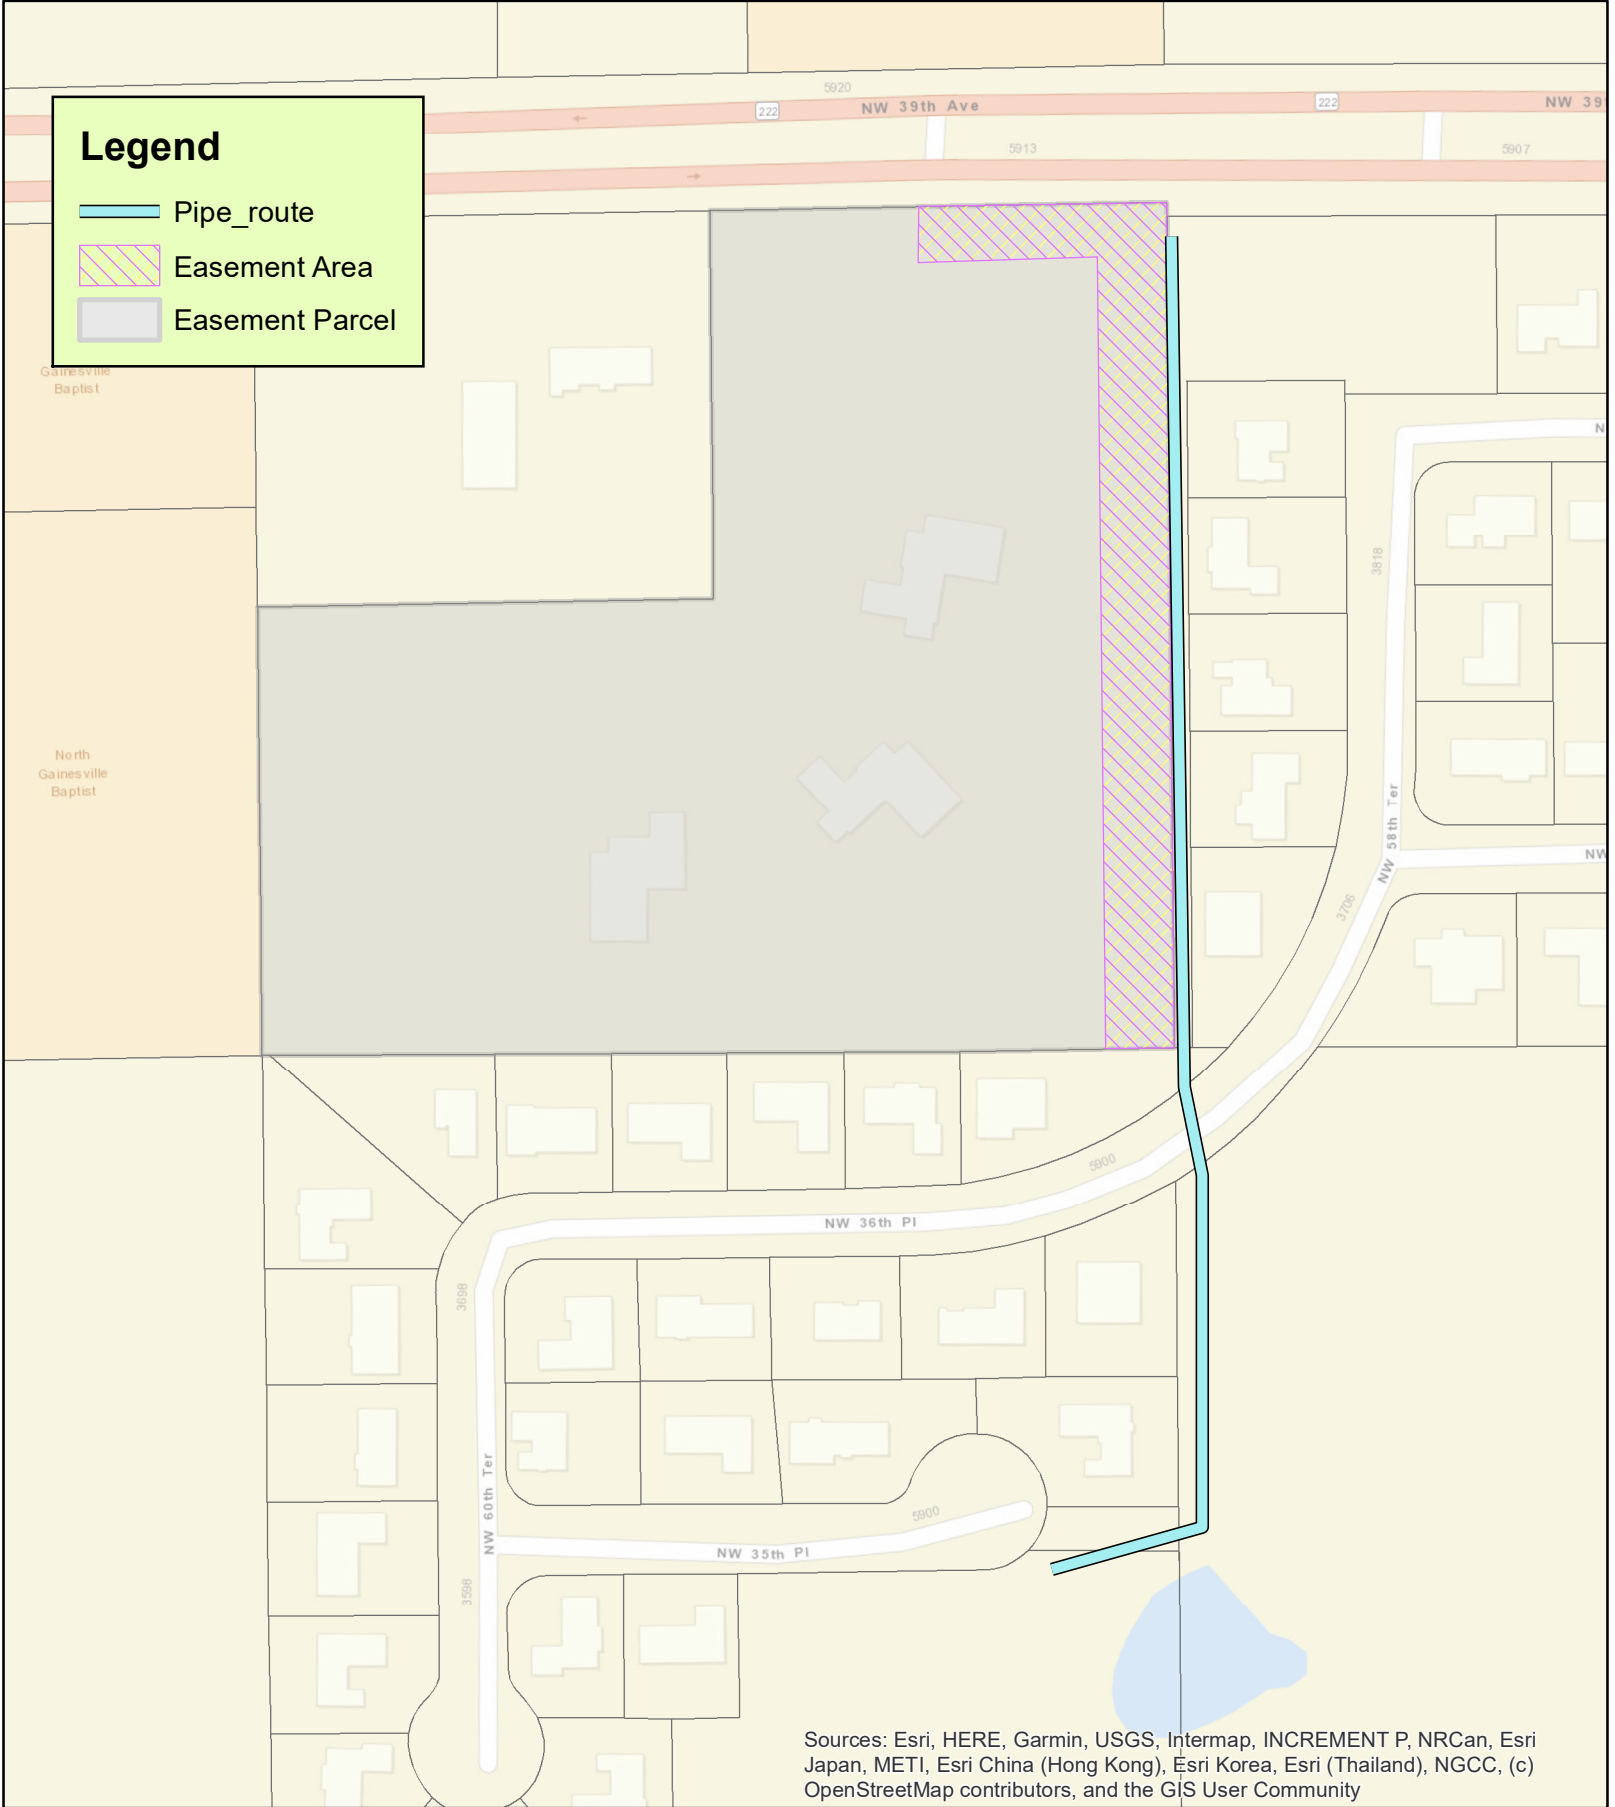

Legend

-  Pipe_route
-  Easement Area
-  Easement Parcel

Sources: Esri, HERE, Garmin, USGS, Intermap, INCREMENT P, NRCan, Esri Japan, METI, Esri China (Hong Kong), Esri Korea, Esri (Thailand), NGCC, (c) OpenStreetMap contributors, and the GIS User Community

**Overview Map - Heatherwood
Easement Request from FDEP**