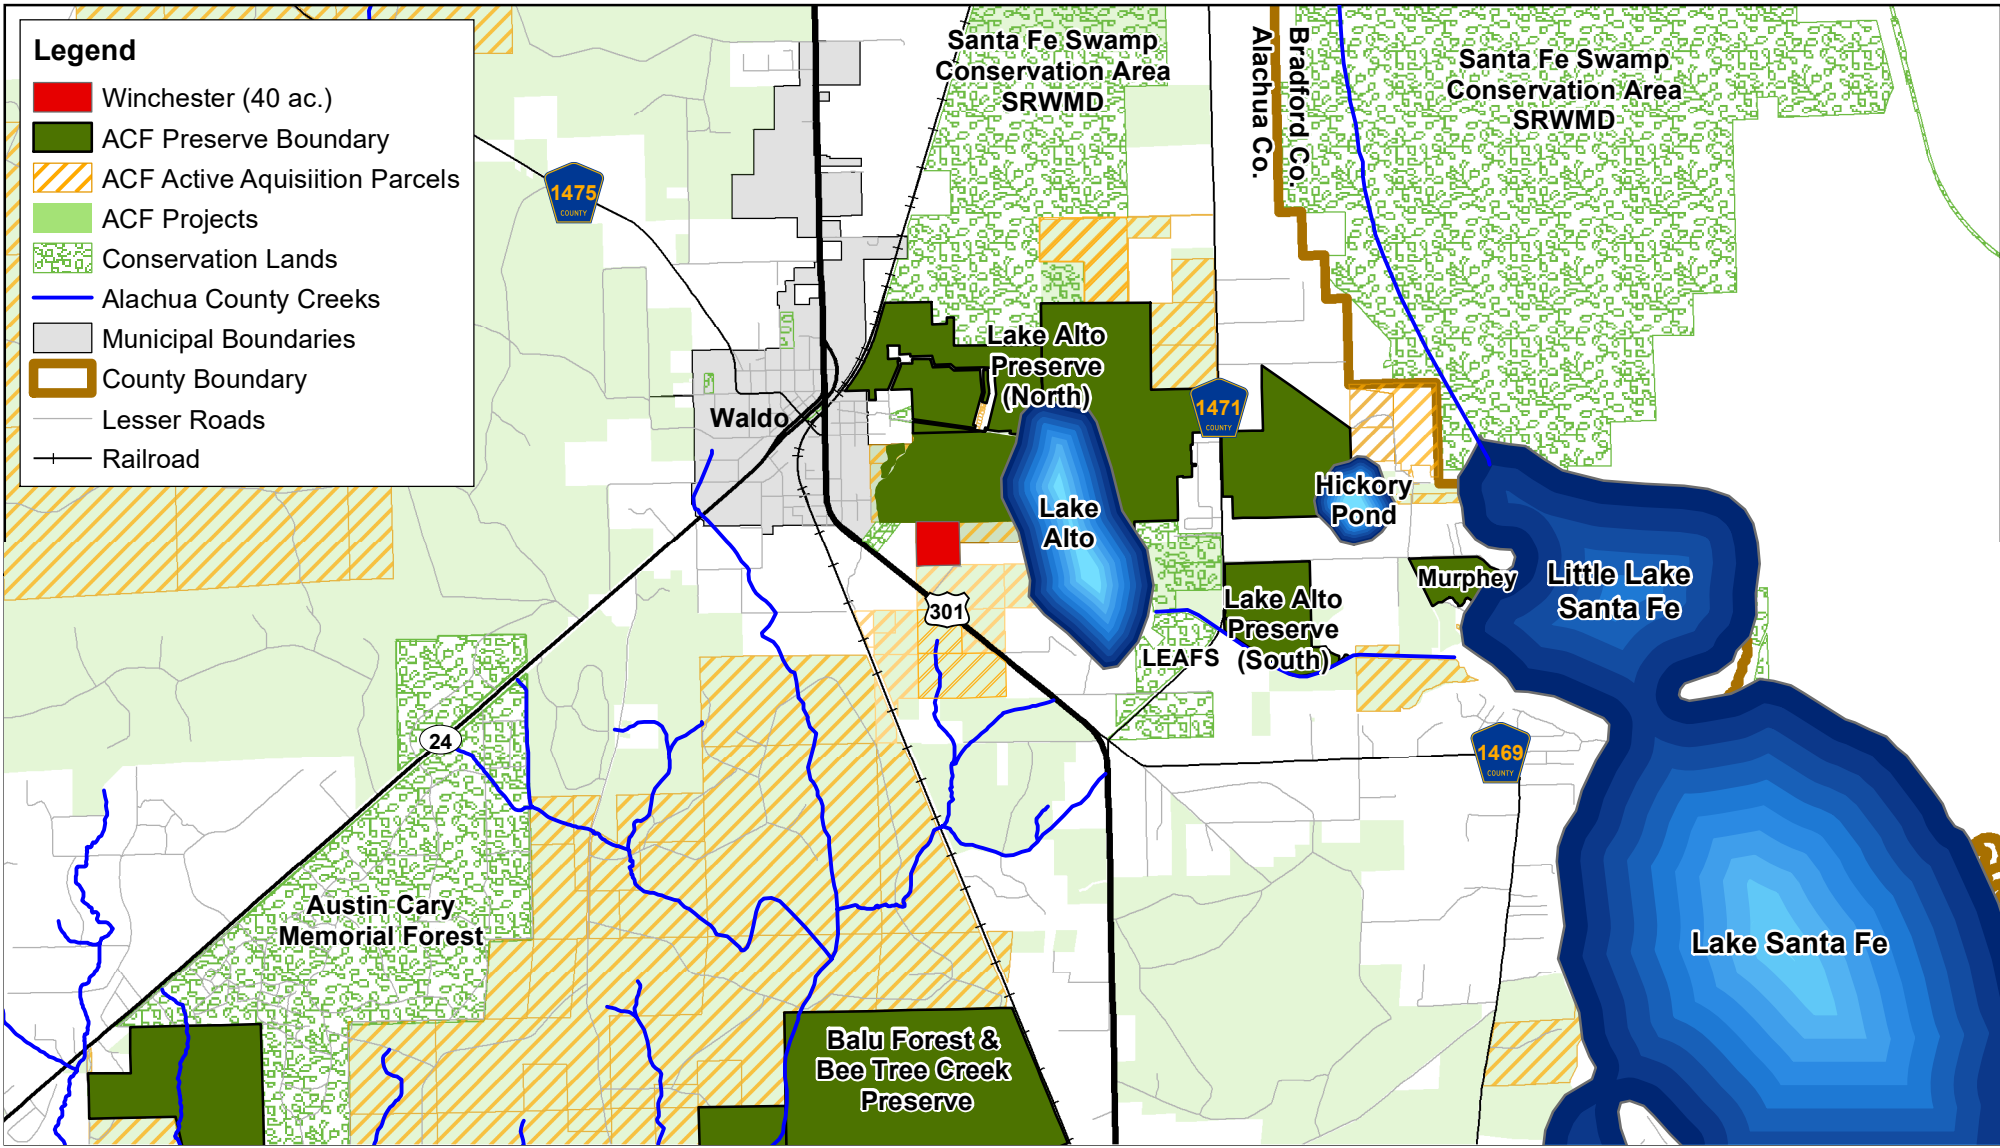

Alachua County, Florida
Environmental Protection

Lake Santa Fe - Winchester Location Map

Map 1

DISCLAIMER: This map and the spatial data it contains are made available as a public service, to be used for reference purposes only. The Alachua County Environmental Protection Department provides this information AS IS without warranty of any kind. The quality of the data is dependent on the various sources from which each data layer is obtained.

Lake Santa Fe - Winchester Parcel Map

Legend

-  Winchester Parcel (40 ac.)
-  ACPA Parcels

DISCLAIMER: This map and the spatial data it contains are made available as a public service, to be used for reference purposes only. The Alachua County Environmental Protection Department provides this information AS IS without warranty of any kind. The quality of the data is dependent on the various sources from which each data layer is obtained.