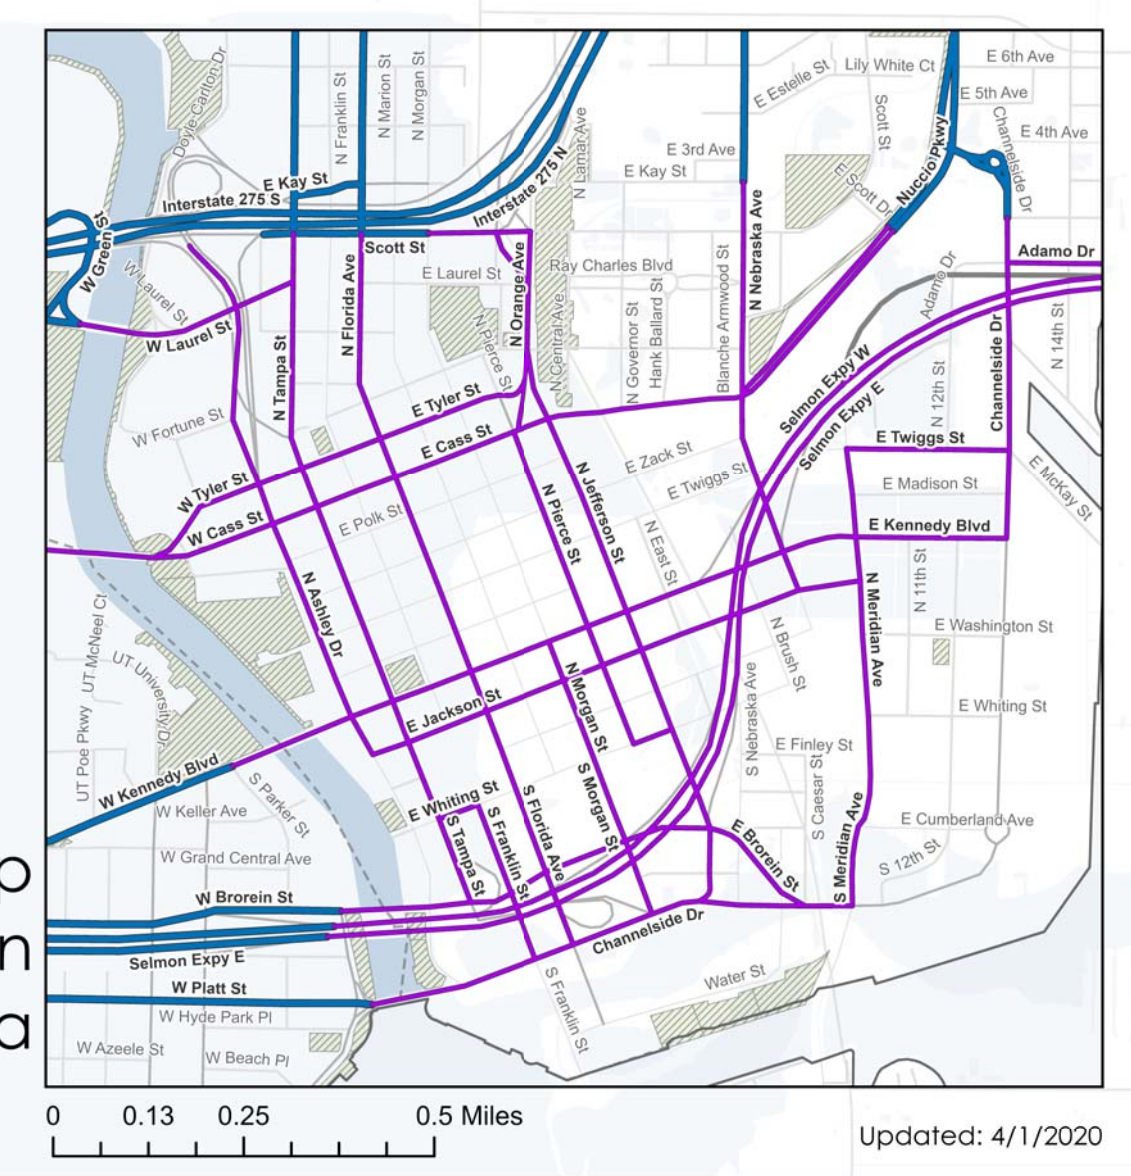

Regulated Truck Route

Legend

Truck Route Type

- No Hazardous Cargo
- No Trucks Allowed
- Truck Route
- - Truck Route - Outside City

Updated: 4/1/2020