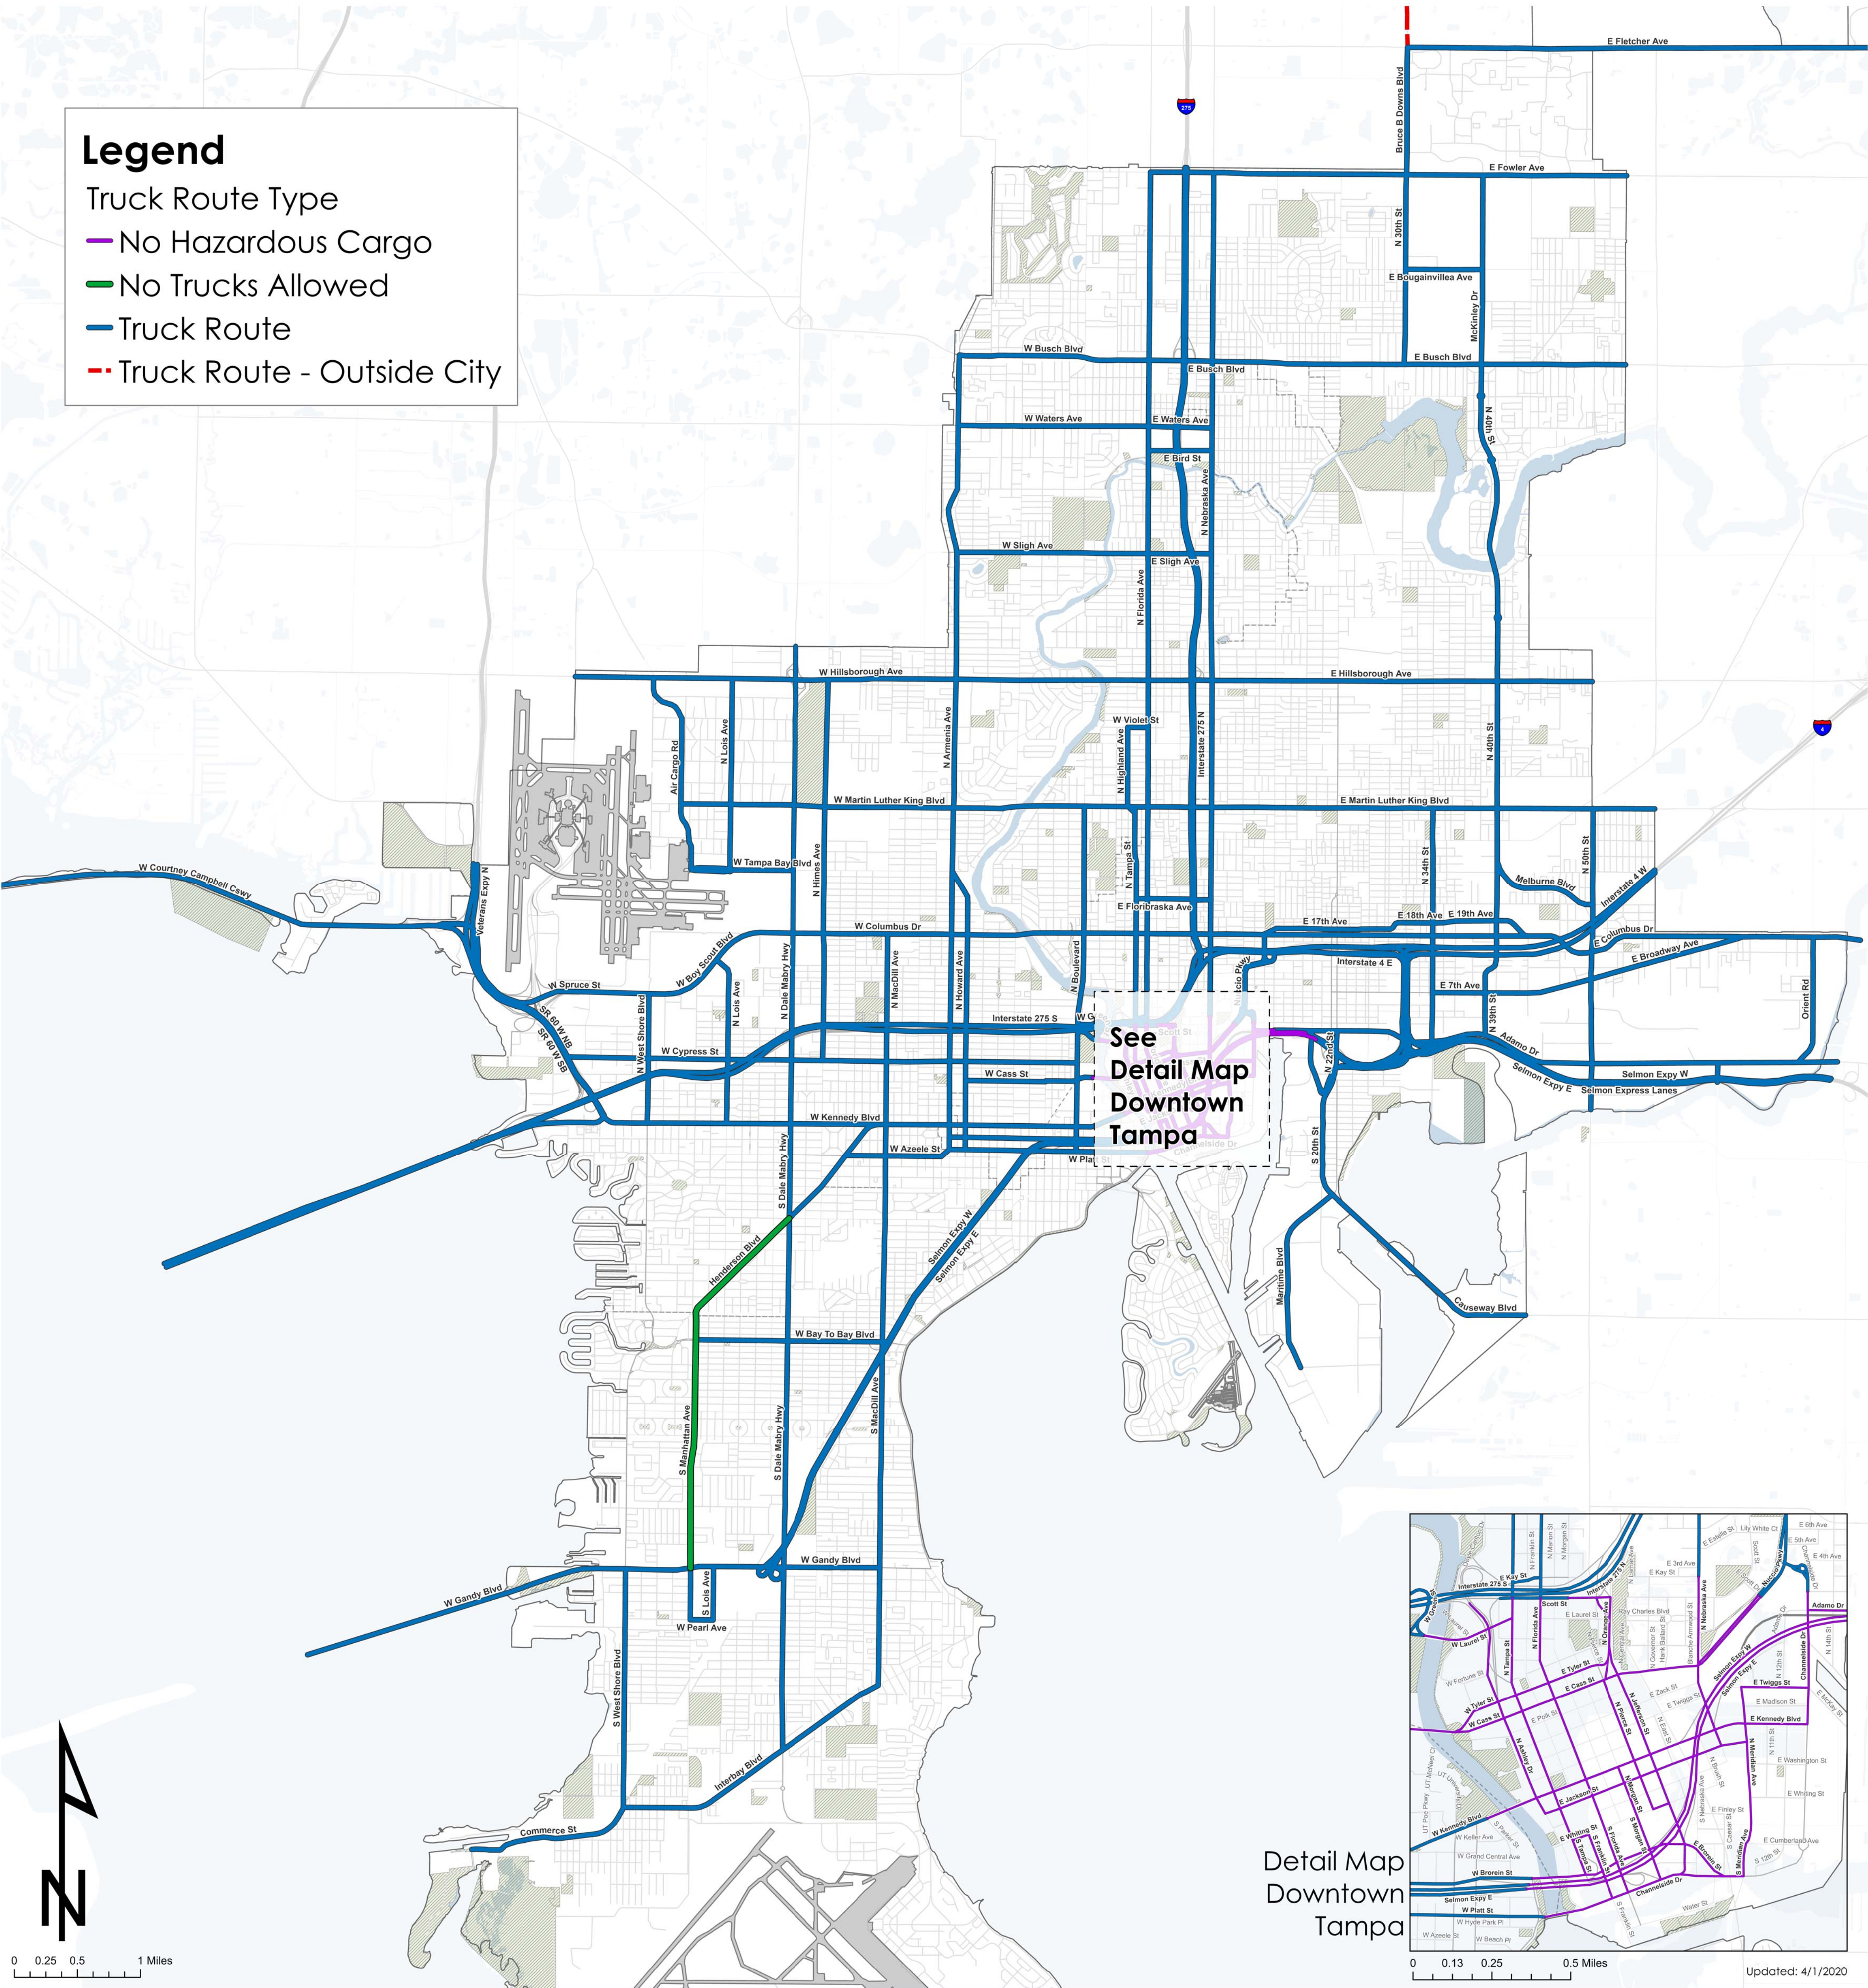

Regulated Truck Route

Legend

Truck Route Type

- No Hazardous Cargo
- No Trucks Allowed
- Truck Route
- - Truck Route - Outside City

Updated: 4/1/2020