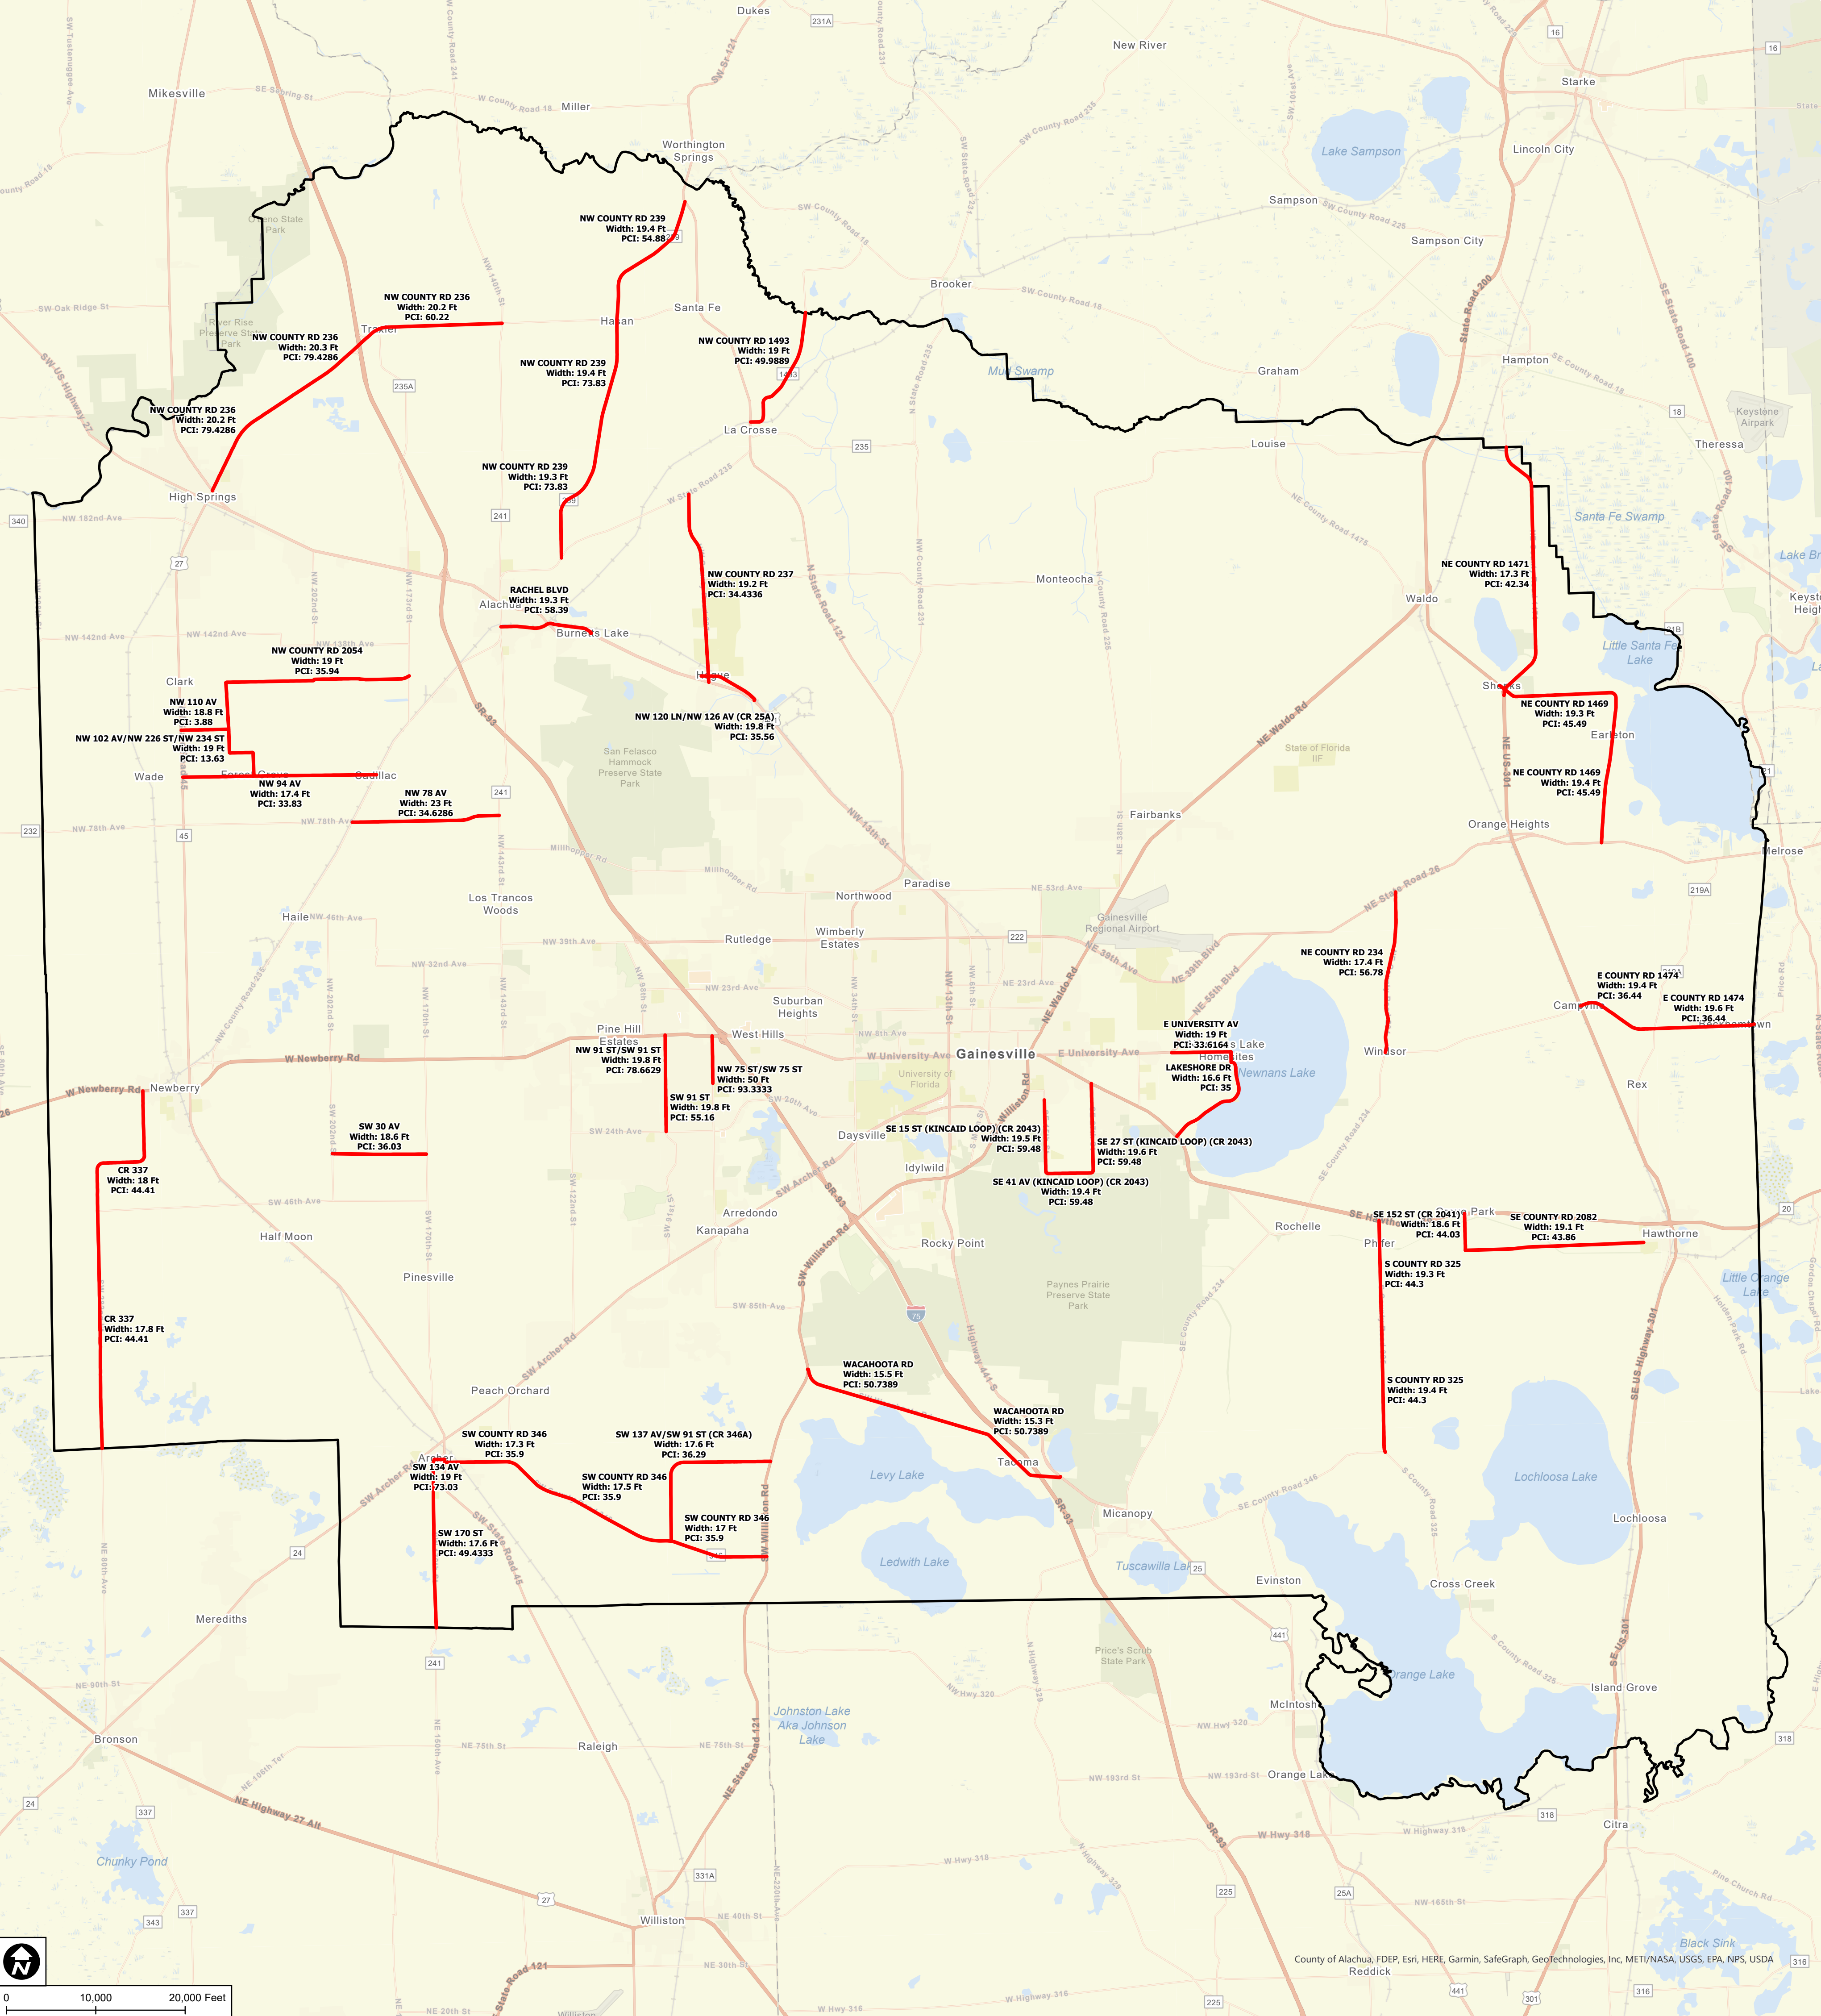

**Alachua County Truck Routes
Initial Discussion
Collector Roads < 22 Ft Wide
(Field Verified Widths)**

Legend
 Collector Road < 22ft Wide
 Alachua County Boundary

**ALACHUA COUNTY
PUBLIC WORKS**
 PHONE: 352-374-5245
 FAX: 352-337-6243
 MAILING ADDRESS:
 5620 NW 120TH LANE
 GAINESVILLE, FL 32653

Date: October 23, 2023
 Prepared by: PW GIS