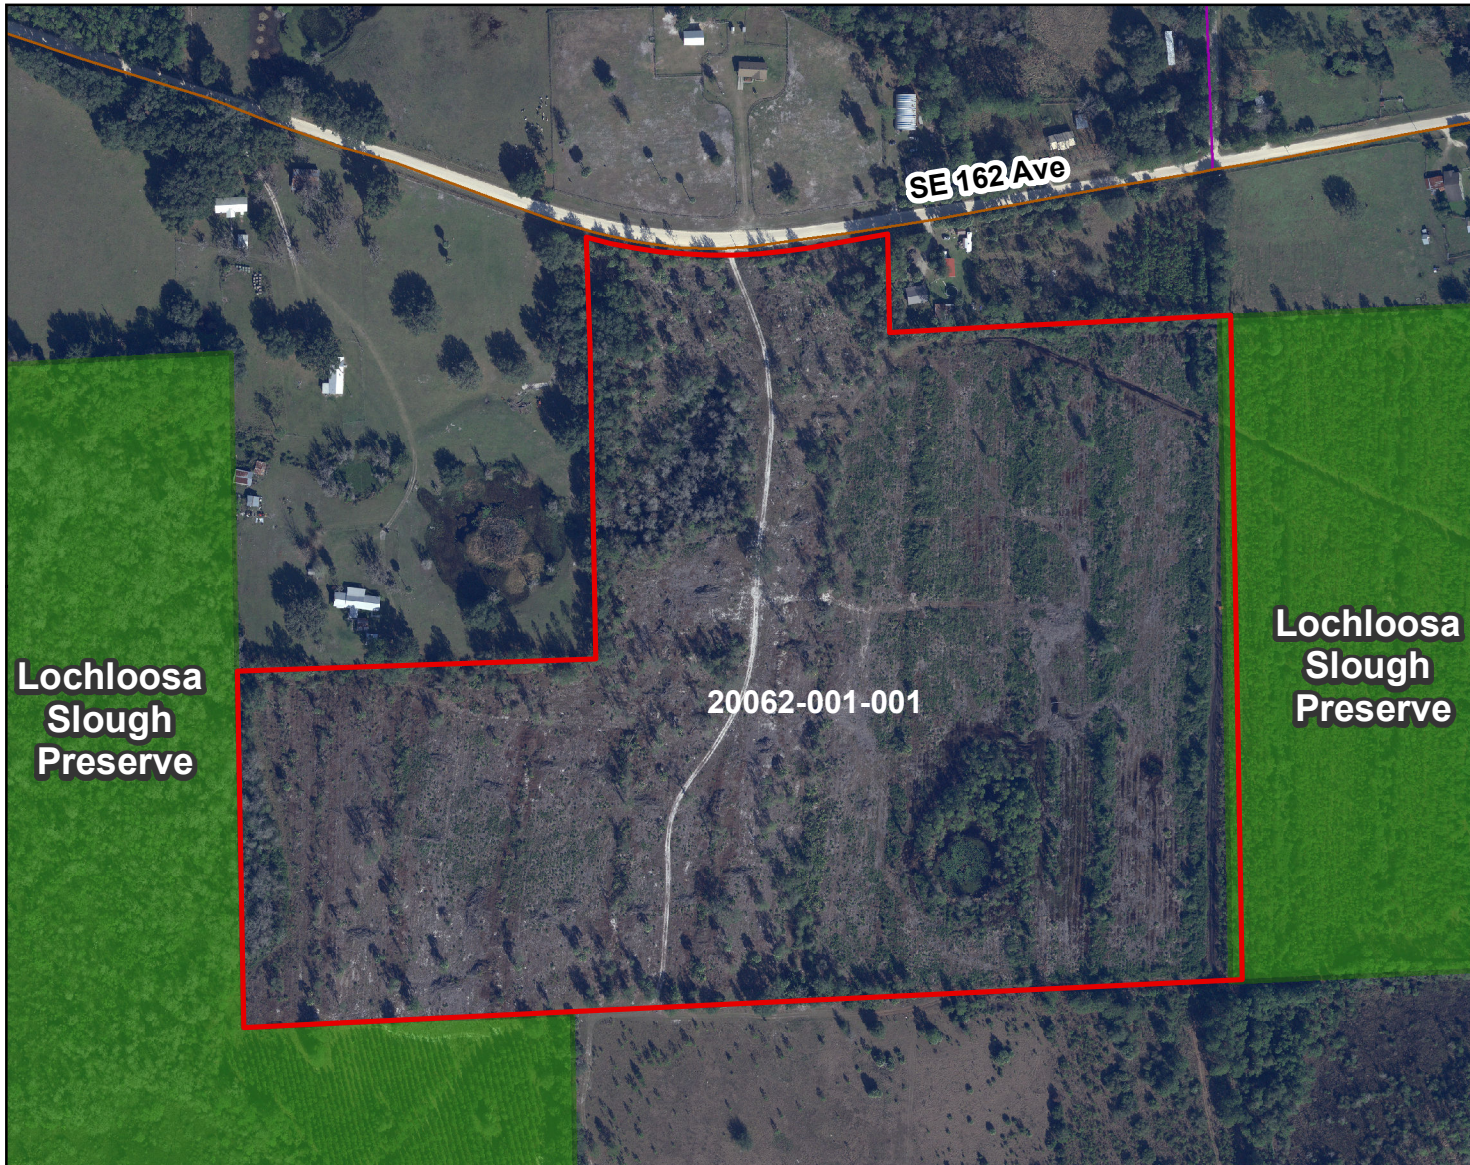

Lochloosa Slough Flatwoods - Foust Parcel Map

Legend

-  Foust Parcel (52.26 ac)
-  ACF Preserve

DISCLAIMER: This map and the spatial data it contains are made available as a public service, to be used for reference purposes only. The Alachua County Environmental Protection Department provides this information AS IS without warranty of any kind. The quality of the data is dependent on the various sources from which each data layer is obtained.