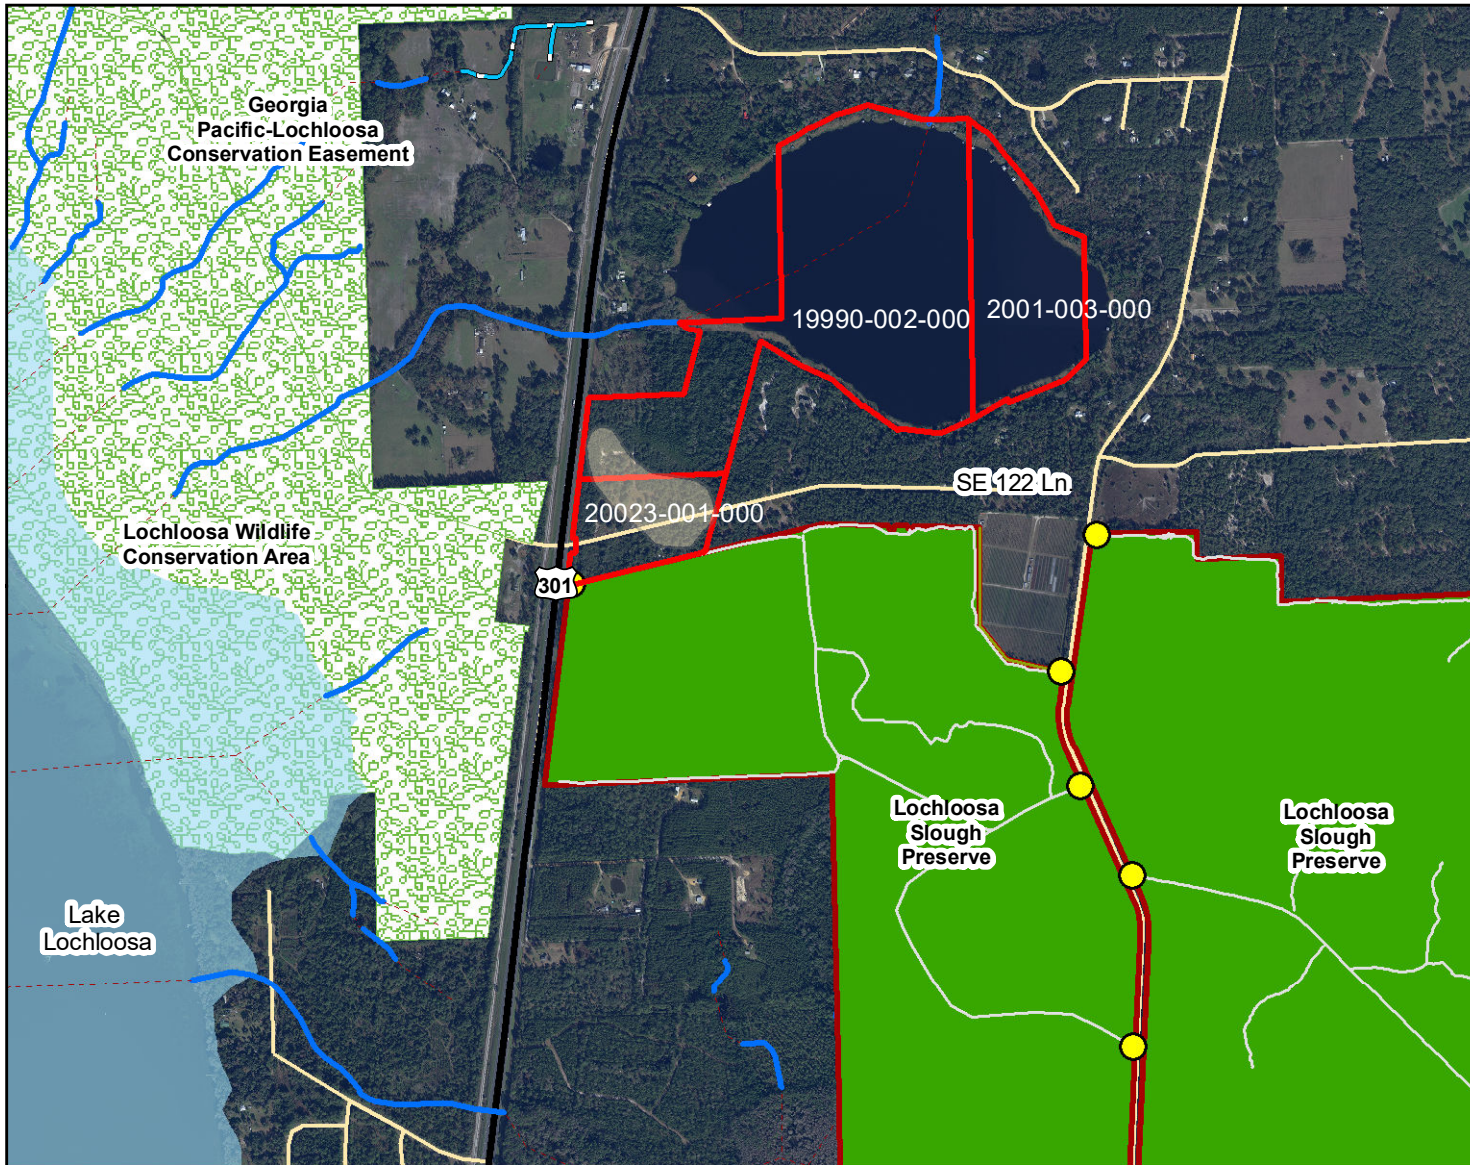

Lochloosa Slough - Odom Parcel Map

Legend

-  Odom Parcels (198 ac.)
-  ACF Preserve
-  Conservation Lands
-  Historic Refuse (14 ac.)
-  Outstanding Florida Waterway

DISCLAIMER: This map and the spatial data it contains are made available as a public service, to be used for reference purposes only. The Alachua County Environmental Protection Department provides this information AS IS without warranty of any kind. The quality of the data is dependent on the various sources from which each data layer is obtained.